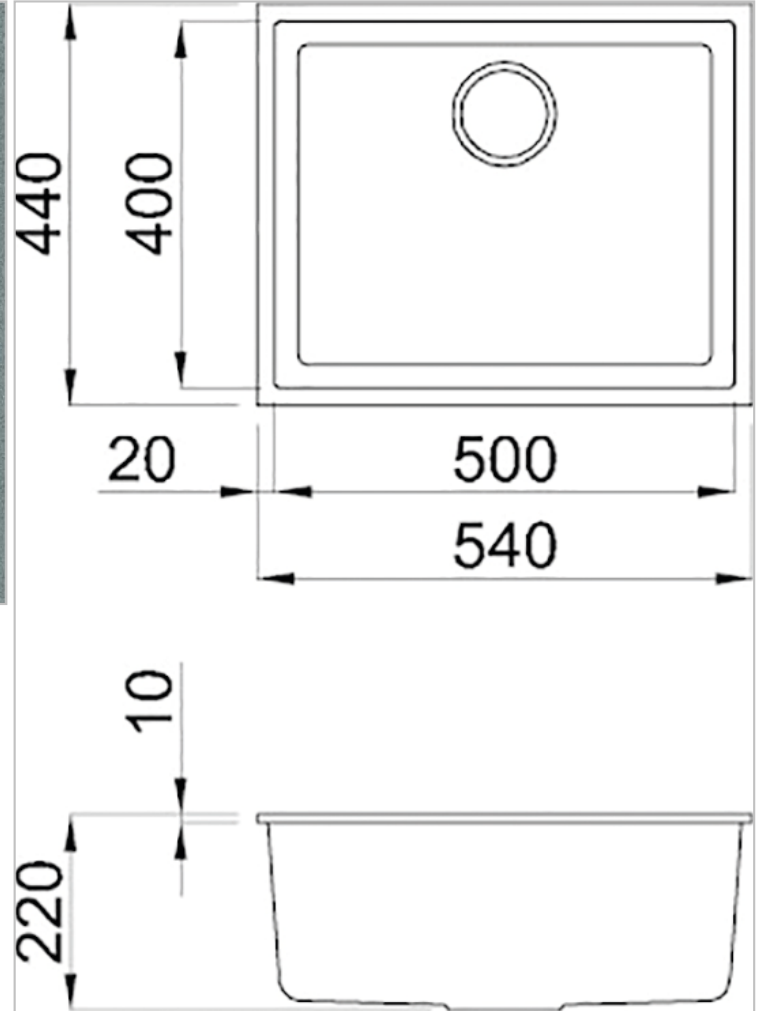

## Quadra 105 titanium

### Additional Information

SKU	LMQ10573BSO
Size sink	500 x 400 mm
Outlet	3.5" outlet
Depth	220 mm
Cabinet	600 mm
Total dimension	540x 440 mm
Installation method	Undermount