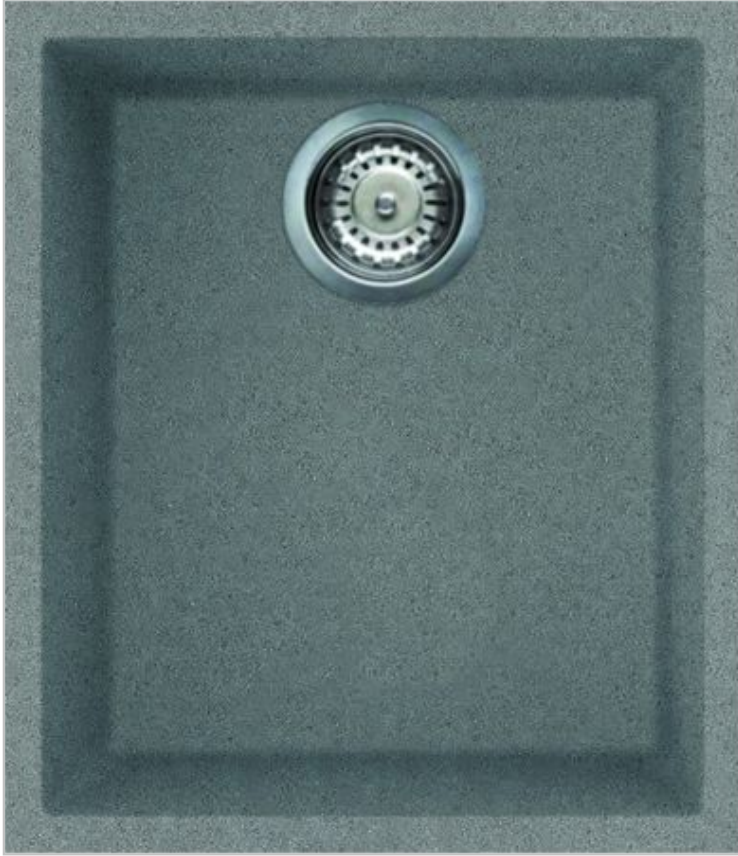

REGINOX

Quadra 100 titanium

Details

A minimal sinks collection which, due to its simplicity, succeeds to highlight its moderns and clean shapes.

Additional Information

SKU	LMQ10073BSO
Size sink	340 x 400 mm
Outlet	3.5" outlet
Depth	220 mm
Cabinet	450 mm
Total dimension	380 x 440 mm
Installation method	Undermount