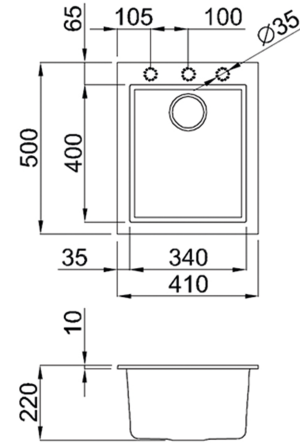

REGINOX

Quadra 100 titanium

Details

A minimal sinks collection which, due to its simplicity, succeeds to highlight its moderns and clean shapes.

Additional Information

SKU	LMQ10073BSO
Size sink	340 x 400 mm
Outlet	3.5" outlet
Depth	220 mm
Cabinet	450 mm
Total dimension	380 x 440 mm
Installation method	Undermount