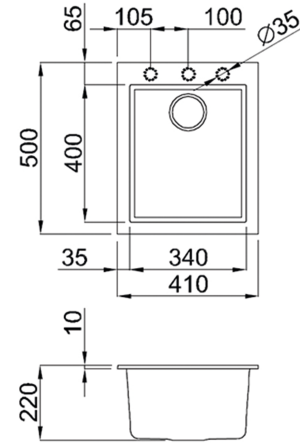

REGINOX

Quadra 100 cream

Details

A minimal sinks collection which, due to its simplicity, succeeds to highlight its moderns and clean shapes.

Additional Information

SKU	LGQ10062BSO
Size sink	340 x 400 mm
Outlet	3.5" outlet
Depth	220 mm
Cabinet	450 mm
Total dimension	380 x 440 mm
Installation method	Undermount