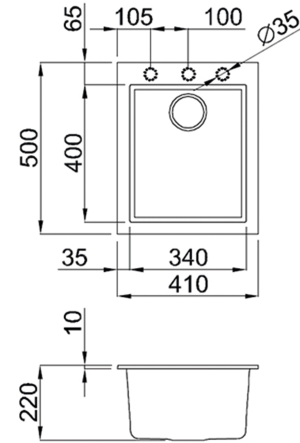

REGINOX

Quadra 100 Black

Details

A minimal sinks collection which, due to its simplicity, succeeds to highlight its moderns and clean shapes.

Additional Information

SKU	LMQ10070BSO
Size sink	340 x 400 mm
Outlet	3.5" outlet
Depth	220 mm
Cabinet	450 mm
Total dimension	380 x 440 mm
Installation method	Undermount