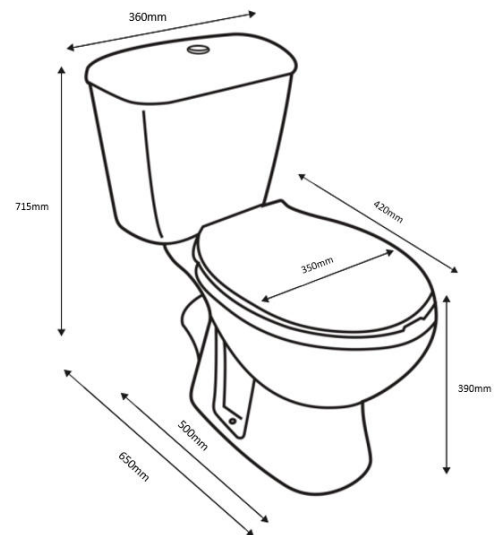

Product Measurements

Product Weight:	28.5kg
Product Width:	360mm
Product Height:	715mm
Product Depth:	650mm
Product Length:	N/A

Product Transportation

Barcode:	5060766120522
Country of Origin:	China
Comodity Code:	6910100000

Primary Packed Measurements

Packaged Weight:	30kg
Packaged Length:	410mm
Packaged Width:	730mm
Packaged Height:	375mm

Packaging Weight

Card:	1.5kg
Paper:	0kg
Wood:	0kg
Plastic:	0.01kg

General Information WC Pan

Projection:	650mm
Toilet Pan Height:	390mm
Pan Fixing Kit Included:	Yes
Seat Included:	Yes
Shape:	Oval
Type:	Open Back

Waste Connection Specification

Floor to Centre of Soil Pipe:	180mm
Wall to Start of Soil Pipe:	100mm

WC Cistern Specification

Water Inlet Location:	Left
Flush Volume:	6/3L
Flush Type:	Push Button

Compliance DOP

Dimensions
(measurements in mm)

LIFETIME GUARANTEE

We are confident in our products and we want our customer to be, we proudly give a lifetime guarantee on our taps and showers, further details can be found on our website.