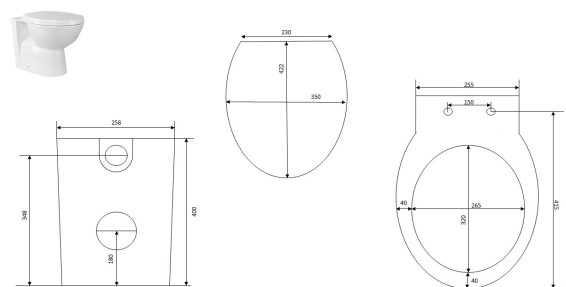

PRODUCT DATA SHEET

Complete Back to Wall Set

Product Code: COMPLETE-BTW-SET-3

SCUDO
BEAUTIFUL BATHROOMS

0330 124 7290

sales@scudo.co.uk - www.scudo.co.uk

Scudo is the trading name of Harrison Bathrooms Ltd. Whilst we endeavour to ensure that the product information is accurate we accept no liability for any information given. All images are for illustration purposes only. Product images and specification are subject to change. Measurements are in millimetres and are nominal.

Product Name	COMPLETE-BTW-SET-3
Product Description	Shower Bath P Left Shaped 1675x850x750
Product Transportation	
Barcode	5060964930183
Country of origin	CH
Commodity code	6910100000
Product Measurements	
Product Weight (KG)	20.00
Product Width (mm)	400
Product Height (mm)	400
Product Depth (mm)	500
Primary Packed Measurements	
Packaged Weight	21.00
Packed Length	420
Packed Width	540
Packed Height	430

General Information	
Construction Material	Ceramic
Installation type	Floor mounted
Colour / Finish	White
WC Pan Specification	
Projection (mm)	500
Toilet Pan Height (mm)	400
Pan Fixing Kit Included	No
Seat Included	Yes
Shape	Round
Type	Back to Wall
Waste Connection Specification	
Floor to center of soil pipe (mm)	180
Wall to start of soil pipe (mm)	5