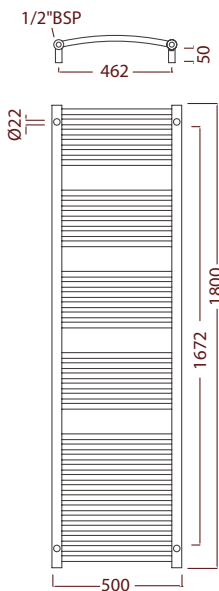

Product Code	Finish	Sizes (mm)		No of Elements	Output $\Delta t60^{\circ}\text{C}$ (Watts/BTU)	Output $\Delta t50^{\circ}\text{C}$ (Watts/BTU)	Summer Element	Price (£) ex VAT.	Price (£) inc VAT.
Premier XL Curved		Height	Width						
RXPC-0800500-ss	Polished S/Steel	800	500	16	488 / 1669	385 / 1313	150W	£310	£372
RXPC-0800600-ss	Polished S/Steel	800	600	16	568 / 1943	448 / 1528	150W	£345	£414
RXPC-1200500-ss	Polished S/Steel	1200	500	24	731 / 2500	576 / 1964	300W	£410	£492
RXPC-1200600-ss	Polished S/Steel	1200	600	24	851 / 2910	671 / 2288	300W	£485	£582
RXPC-1500500-ss	Polished S/Steel	1500	500	30	913 / 3115	720 / 2455	300W	£515	£618
RXPC-1500600-ss	Polished S/Steel	1500	600	30	1063 / 3627	838 / 2857	600W	£565	£678
RXPC-1800500-ss	Polished S/Steel	1800	500	37	1117 / 3820	881 / 3004	600W	£595	£714
RXPC-1800600-ss	Polished S/Steel	1800	600	37	1302 / 4453	1027 / 3502	600W	£655	£786

Projection to pipe centres = 69mm

Note. Drawings are not to scale

Premier XL Curved

Polished Stainless Steel

Description

The Premier XL Curved radiator has a greater curve radius which allows easier towel storage. Its 304 marine grade stainless bars are individually hand curved before assembly giving the rail greater aesthetic appeal. Unlike most of our competitors, it has a full compliment of 22mm cross bars and 38mm collectors.

Sizes

Available in 8 sizes.

Guarantee

Lifetime Guarantee

Options

Available in all electric, see page 74

Notes

Stainless Steel Brackets
Concealed Air Bleed Plug