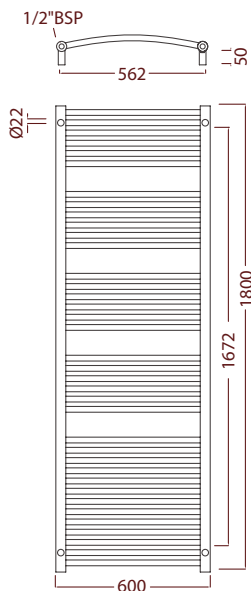

Product Code	Finish	Sizes (mm)		No of Elements	Output $\Delta t60^{\circ}\text{C}$ (Watts/BTU)	Output $\Delta t50^{\circ}\text{C}$ (Watts/BTU)	Summer Element	Price (£) ex VAT.	Price (£) inc VAT.
Premier XL Curved		Height	Width						
RXPC-0800500-ss	Polished S/Steel	800	500	16	488 / 1669	385 / 1313	150W	£310	£372
RXPC-0800600-ss	Polished S/Steel	800	600	16	568 / 1943	448 / 1528	150W	£345	£414
RXPC-1200500-ss	Polished S/Steel	1200	500	24	731 / 2500	576 / 1964	300W	£410	£492
RXPC-1200600-ss	Polished S/Steel	1200	600	24	851 / 2910	671 / 2288	300W	£485	£582
RXPC-1500500-ss	Polished S/Steel	1500	500	30	913 / 3115	720 / 2455	300W	£515	£618
RXPC-1500600-ss	Polished S/Steel	1500	600	30	1063 / 3627	838 / 2857	600W	£565	£678
RXPC-1800500-ss	Polished S/Steel	1800	500	37	1117 / 3820	881 / 3004	600W	£595	£714
RXPC-1800600-ss	Polished S/Steel	1800	600	37	1302 / 4453	1027 / 3502	600W	£655	£786

Projection to pipe centres = 69mm

Note. Drawings are not to scale

Premier XL Curved

Polished Stainless Steel

Description

The Premier XL Curved radiator has a greater curve radius which allows easier towel storage. Its 304 marine grade stainless bars are individually hand curved before assembly giving the rail greater aesthetic appeal. Unlike most of our competitors, it has a full compliment of 22mm cross bars and 38mm collectors.

Sizes

Available in 8 sizes.

Guarantee

Lifetime Guarantee

Options

Available in all electric, see page 74

Notes

Stainless Steel Brackets
Concealed Air Bleed Plug