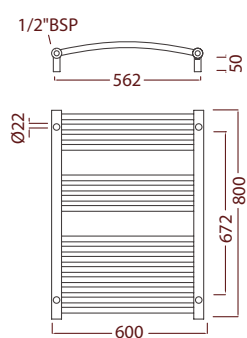

Product Code	Finish	Sizes (mm)		No of Elements	Output $\Delta t60^{\circ}\text{C}$ (Watts/BTU)	Output $\Delta t50^{\circ}\text{C}$ (Watts/BTU)	Summer Element	Price (£) ex VAT.	Price (£) inc VAT.
Premier XL Curved		Height	Width						
RXPC-0800500-ss	Polished S/Steel	800	500	16	488 / 1669	385 / 1313	150W	£310	£372
RXPC-0800600-ss	Polished S/Steel	800	600	16	568 / 1943	448 / 1528	150W	£345	£414
RXPC-1200500-ss	Polished S/Steel	1200	500	24	731 / 2500	576 / 1964	300W	£410	£492
RXPC-1200600-ss	Polished S/Steel	1200	600	24	851 / 2910	671 / 2288	300W	£485	£582
RXPC-1500500-ss	Polished S/Steel	1500	500	30	913 / 3115	720 / 2455	300W	£515	£618
RXPC-1500600-ss	Polished S/Steel	1500	600	30	1063 / 3627	838 / 2857	600W	£565	£678
RXPC-1800500-ss	Polished S/Steel	1800	500	37	1117 / 3820	881 / 3004	600W	£595	£714
RXPC-1800600-ss	Polished S/Steel	1800	600	37	1302 / 4453	1027 / 3502	600W	£655	£786

Projection to pipe centres = 69mm

Note. Drawings are not to scale

Premier XL Curved

Polished Stainless Steel

Description

The Premier XL Curved radiator has a greater curve radius which allows easier towel storage. Its 304 marine grade stainless bars are individually hand curved before assembly giving the rail greater aesthetic appeal. Unlike most of our competitors, it has a full compliment of 22mm cross bars and 38mm collectors.