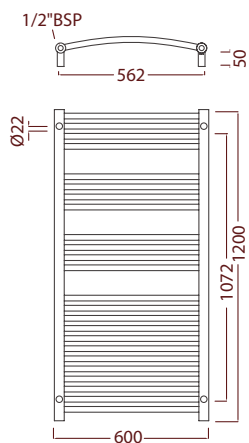

Product Code	Finish	Sizes (mm)		No of Elements	Output $\Delta t60^{\circ}\text{C}$ (Watts/BTU)	Output $\Delta t50^{\circ}\text{C}$ (Watts/BTU)	Summer Element	Price (£) ex VAT.	Price (£) inc VAT.
Premier XL Curved		Height	Width						
RXPC-0800500-ss	Polished S/Steel	800	500	16	488 / 1669	385 / 1313	150W	£310	£372
RXPC-0800600-ss	Polished S/Steel	800	600	16	568 / 1943	448 / 1528	150W	£345	£414
RXPC-1200500-ss	Polished S/Steel	1200	500	24	731 / 2500	576 / 1964	300W	£410	£492
RXPC-1200600-ss	Polished S/Steel	1200	600	24	851 / 2910	671 / 2288	300W	£485	£582
RXPC-1500500-ss	Polished S/Steel	1500	500	30	913 / 3115	720 / 2455	300W	£515	£618
RXPC-1500600-ss	Polished S/Steel	1500	600	30	1063 / 3627	838 / 2857	600W	£565	£678
RXPC-1800500-ss	Polished S/Steel	1800	500	37	1117 / 3820	881 / 3004	600W	£595	£714
RXPC-1800600-ss	Polished S/Steel	1800	600	37	1302 / 4453	1027 / 3502	600W	£655	£786

Projection to pipe centres = 69mm

Note. Drawings are not to scale

Premier XL Curved

Polished Stainless Steel

Description

The Premier XL Curved radiator has a greater curve radius which allows easier towel storage. Its 304 marine grade stainless bars are individually hand curved before assembly giving the rail greater aesthetic appeal. Unlike most of our competitors, it has a full compliment of 22mm cross bars and 38mm collectors.