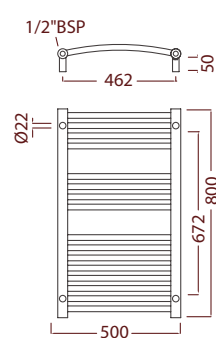

Product Code	Finish	Sizes (mm)		No of Elements	Output $\Delta t60^{\circ}\text{C}$ (Watts/BTU)	Output $\Delta t50^{\circ}\text{C}$ (Watts/BTU)	Summer Element	Price (£) ex VAT.	Price (£) inc VAT.
Premier XL Curved		Height	Width						
RXPC-0800500-ss	Polished S/Steel	800	500	16	488 / 1669	385 / 1313	150W	£310	£372
RXPC-0800600-ss	Polished S/Steel	800	600	16	568 / 1943	448 / 1528	150W	£345	£414
RXPC-1200500-ss	Polished S/Steel	1200	500	24	731 / 2500	576 / 1964	300W	£410	£492
RXPC-1200600-ss	Polished S/Steel	1200	600	24	851 / 2910	671 / 2288	300W	£485	£582
RXPC-1500500-ss	Polished S/Steel	1500	500	30	913 / 3115	720 / 2455	300W	£515	£618
RXPC-1500600-ss	Polished S/Steel	1500	600	30	1063 / 3627	838 / 2857	600W	£565	£678
RXPC-1800500-ss	Polished S/Steel	1800	500	37	1117 / 3820	881 / 3004	600W	£595	£714
RXPC-1800600-ss	Polished S/Steel	1800	600	37	1302 / 4453	1027 / 3502	600W	£655	£786

Projection to pipe centres = 69mm

Note. Drawings are not to scale

Premier XL Curved

Polished Stainless Steel

Description

The Premier XL Curved radiator has a greater curve radius which allows easier towel storage. Its 304 marine grade stainless bars are individually hand curved before assembly giving the rail greater aesthetic appeal. Unlike most of our competitors, it has a full compliment of 22mm cross bars and 38mm collectors.

Sizes

Available in 8 sizes.

Guarantee

Lifetime Guarantee

Options

Available in all electric, see page 74

Notes

Stainless Steel Brackets
Concealed Air Bleed Plug