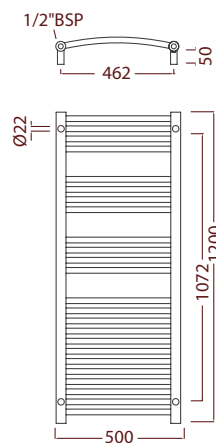

Product Code	Finish	Sizes (mm)		No of Elements	Output $\Delta t60^{\circ}\text{C}$ (Watts/BTU)	Output $\Delta t50^{\circ}\text{C}$ (Watts/BTU)	Summer Element	Price (£) ex VAT.	Price (£) inc VAT.
Premier XL Curved		Height	Width						
RXPC-0800500-ss	Polished S/Steel	800	500	16	488 / 1669	385 / 1313	150W	£310	£372
RXPC-0800600-ss	Polished S/Steel	800	600	16	568 / 1943	448 / 1528	150W	£345	£414
RXPC-1200500-ss	Polished S/Steel	1200	500	24	731 / 2500	576 / 1964	300W	£410	£492
RXPC-1200600-ss	Polished S/Steel	1200	600	24	851 / 2910	671 / 2288	300W	£485	£582
RXPC-1500500-ss	Polished S/Steel	1500	500	30	913 / 3115	720 / 2455	300W	£515	£618
RXPC-1500600-ss	Polished S/Steel	1500	600	30	1063 / 3627	838 / 2857	600W	£565	£678
RXPC-1800500-ss	Polished S/Steel	1800	500	37	1117 / 3820	881 / 3004	600W	£595	£714
RXPC-1800600-ss	Polished S/Steel	1800	600	37	1302 / 4453	1027 / 3502	600W	£655	£786

Projection to pipe centres = 69mm

Note. Drawings are not to scale

Premier XL Curved

Polished Stainless Steel

Description

The Premier XL Curved radiator has a greater curve radius which allows easier towel storage. Its 304 marine grade stainless bars are individually hand curved before assembly giving the rail greater aesthetic appeal. Unlike most of our competitors, it has a full compliment of 22mm cross bars and 38mm collectors.

Sizes

Available in 8 sizes.

Guarantee

Lifetime Guarantee

Options

Available in all electric, see page 74

Notes

Stainless Steel Brackets
Concealed Air Bleed Plug