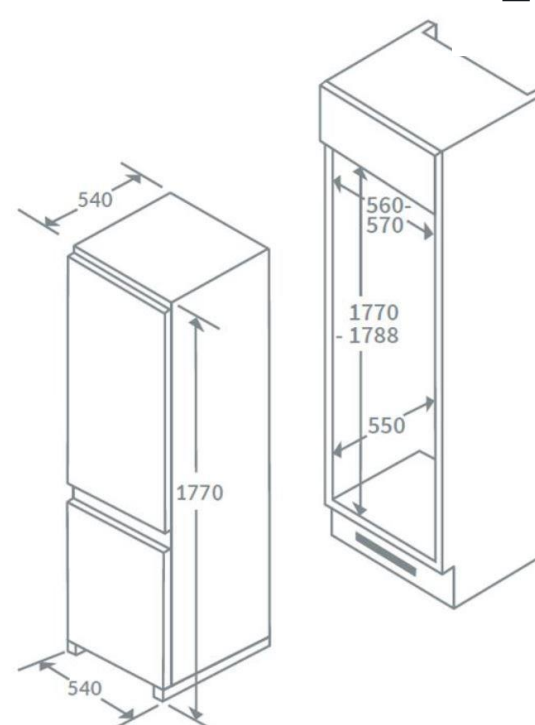

Product Data Sheet

Prima Code	PRRF702
Description	70-30 Fridge Freezer
Colour	White
EAN Code	5034109759328
Energy Rating	A+
Features	Silver trims on shelves & door balconies
	6 glass shelves
	4 door balconies
	2 salad crispers
	3 Drawers
	Ice cube tray
	1 egg tray
	Optional wine rack (PRRF900) Flame retardant metal back
Door	Reversible doors
Hinges	Sliding hinge
Legs	Adjustable at front
Cable Length	170cm
Shelves & balconies	Clear
Gross Capacity	260 litres
Net Capacity	242 litres
Net Capacity - Fridge	182 litres
Net Capacity - Freezer	60 litres
Auto/Manual Fridge	Automatic defrost fridge
Auto/Manual Freezer	Manual defrost freezer
Freezer Rating	****
Maximum Noise Level	41dBA
Temperature Range	0-10°C/-18°C
Energy consumption per 24h	0.71kWh
Energy consumption per annum	260kWh
Power Supply	13A
Refrigerant type	R600a
Connection	UK Plug
Product Height (mm)	1770
Product Width (mm)	540
Product Depth (mm)	540
Guarantee	5 Year parts & 2 year labour