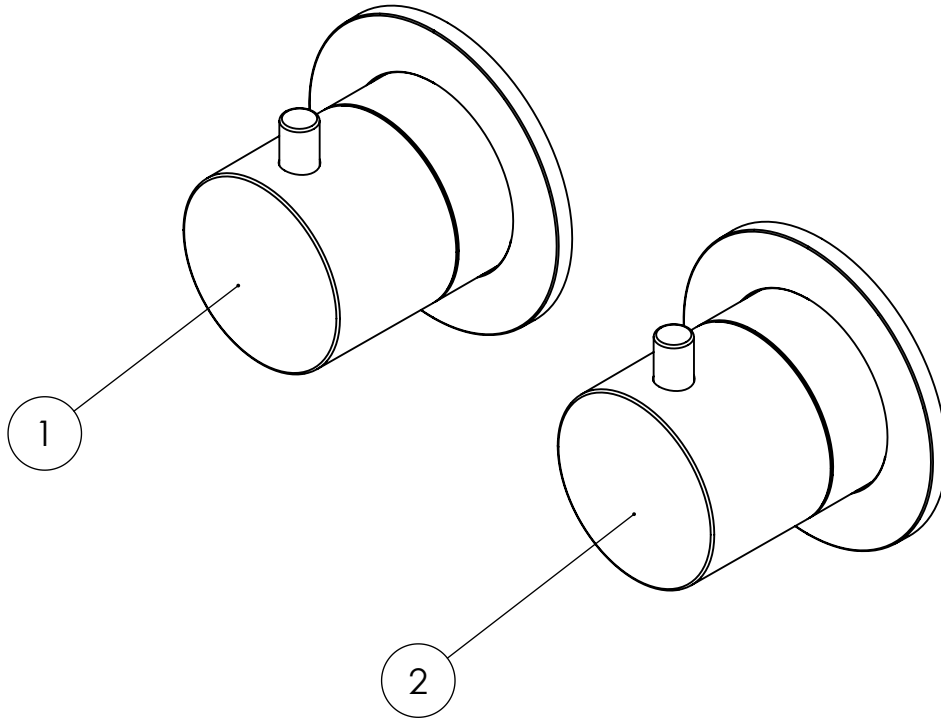

# PRODUCT DATA SHEET

**PRODUCT CODE**  
PROMODDIVLBPM

**RANGE**  
MODULE

**DESCRIPTION**  
Module 2 Control Diverter Trimset Matt Black

COLOUR	Matt Black
MATERIAL	Brass
FINISH APPLICATION	Powder Coated
INSTALLATION TYPE	Wall Mounted
WEIGHT	0.95kg
WARRANTY	15 Years

## TECHNICAL DIMENSIONS

Dimensions in mm unless otherwise specified.

Tolerances (per material type) apply.

V10622

**SPARES DIAGRAM**

NUMBER	PART CODE	DESCRIPTION
1	E005058.130HESC	Mod Handle, Collar and Plate for Diverter Matt Black
2	E005056.130HESC	Mod Handle, Collar and Plate for Thermostat Matt Black

Only the parts labelled are available as spares.

V10622