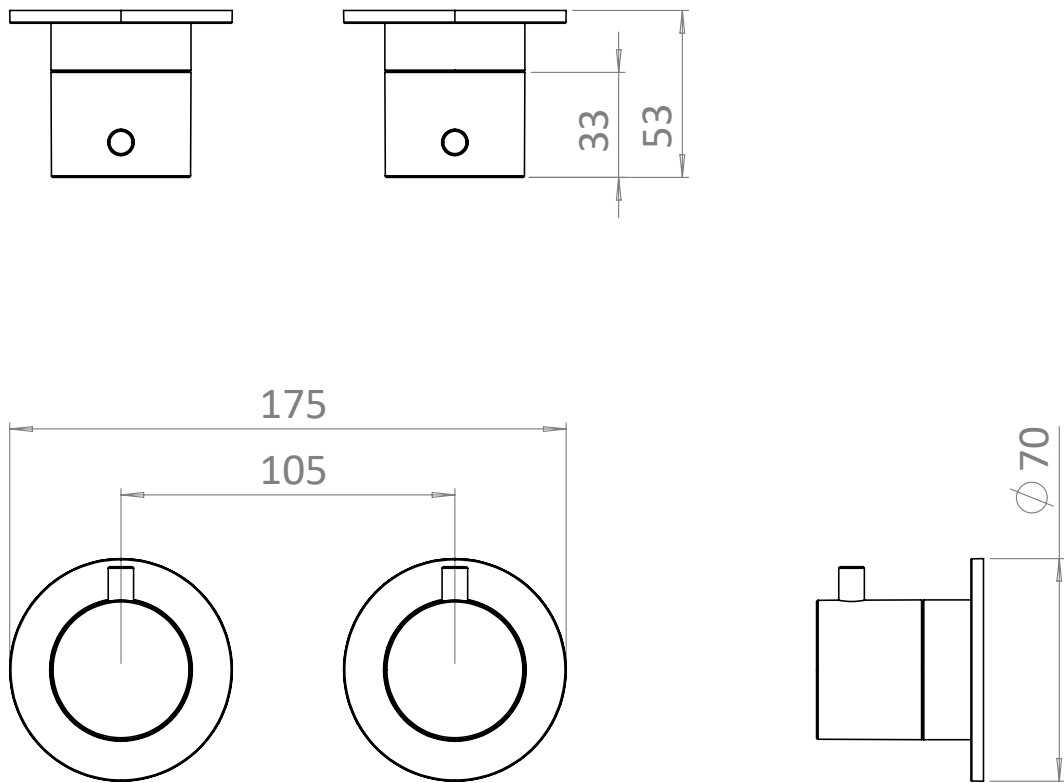

# PRODUCT DATA SHEET

**PRODUCT CODE**  
PROMODDIVLBPM

**RANGE**  
MODULE

**DESCRIPTION**  
Module 2 Control Diverter Trimset Matt Black

COLOUR	Matt Black
MATERIAL	Brass
FINISH APPLICATION	Powder Coated
INSTALLATION TYPE	Wall Mounted
WEIGHT	0.95kg
WARRANTY	15 Years

## TECHNICAL DIMENSIONS

Dimensions in mm unless otherwise specified.

Tolerances (per material type) apply.

V10622

**SPARES DIAGRAM**

NUMBER	PART CODE	DESCRIPTION
1	E005058.130HESC	Mod Handle, Collar and Plate for Diverter Matt Black
2	E005056.130HESC	Mod Handle, Collar and Plate for Thermostat Matt Black