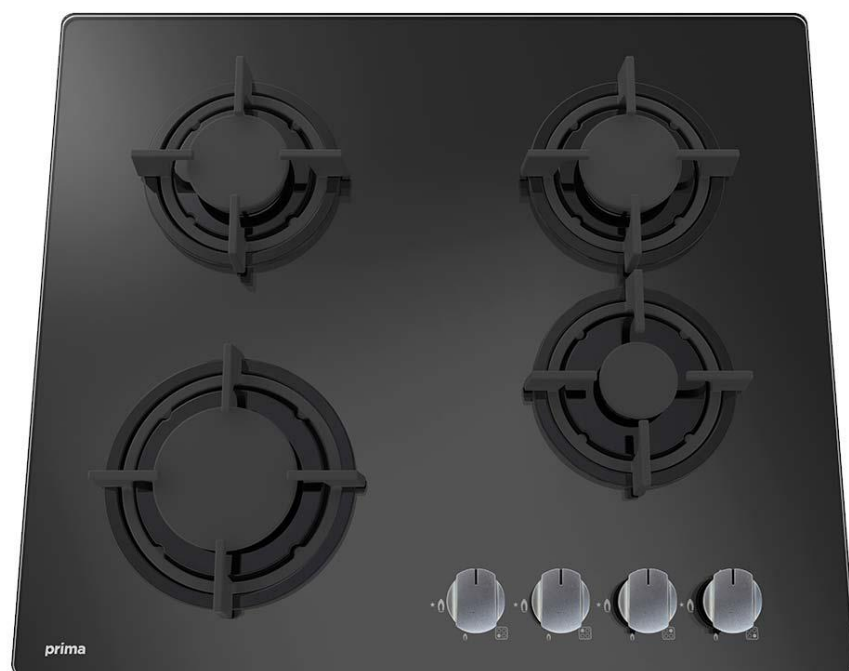

# Product Data Sheet

Prima Code	PRGH212
Description	60cm Gas Hob
Colour	Stainless Steel
EAN Code	5054913399824
No. of cooking Zones	4 Zones
Features	Cast iron supports
	Flame failure safety device
Controls	Push & turn auto ignition
Control Panel Style	Front panel
Pan Supports	x 4 cast iron supports
Surface material	Black Glass
LPG Conversion	LPG Conversion kit included
Front left zone power	3.8kW
Rear left zone power	1.75kW
Rear right zone power	1.75kW
Front right zone power	1kW
Gas Connection rating	8.3kW
Electrical Connection rating	0.002kW
Centre/far left zone power	n/a
Electrical supply cord length (mm)	1000
Product Height (mm)	100
Product Width (mm)	580
Product Depth (mm)	500
Cut Out Width (mm)	557
Cut Out Depth (mm)	477
Required clearance above hob (mm)	750
Guarantee	5 Year parts & 2 year labour