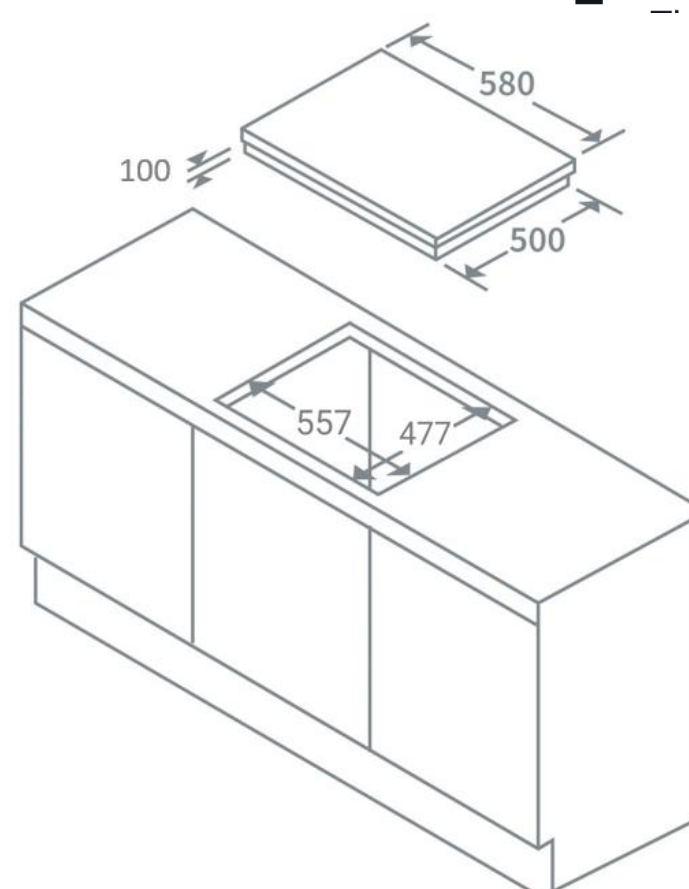

# Product Data Sheet

Prima Code	PRGH212
Description	60cm Gas Hob
Colour	Stainless Steel
EAN Code	5054913399824
No. of cooking Zones	4 Zones
Features	Cast iron supports
	Flame failure safety device
Controls	Push & turn auto ignition
Control Panel Style	Front panel
Pan Supports	x 4 cast iron supports
Surface material	Black Glass
LPG Conversion	LPG Conversion kit included
Front left zone power	3.8kW
Rear left zone power	1.75kW
Rear right zone power	1.75kW
Front right zone power	1kW
Gas Connection rating	8.3kW
Electrical Connection rating	0.002kW
Centre/far left zone power	n/a
Electrical supply cord length (mm)	1000
Product Height (mm)	100
Product Width (mm)	580
Product Depth (mm)	500
Cut Out Width (mm)	557
Cut Out Depth (mm)	477
Required clearance above hob (mm)	750
Guarantee	5 Year parts & 2 year labour