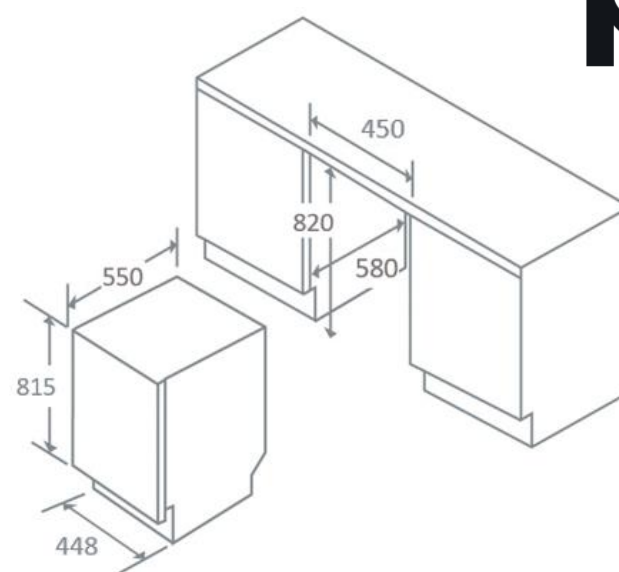

# Product Data Sheet

**prima**<sup>+</sup>  
The Smarter Choice™

Prima Code	PRDW300
Description	45cm Dishwasher
Nominal Size	45cm
EAN Code	5054913450198
Colour	SS Panel
Place settings	10
Maximum plate diameter	12 Inches (308mm)
Spray levels	2
Programmes	Intensive (50-70°C)
	Normal (45-65°C)
	Eco (45-65°C)
	Glass (40-60°C)
	90 minute (65°C)
	Fast wash: 30 minutes (45-55°C)
Features	Digital LED timer display
	Extra dry function
	Delay timer (0-24 hours)
	Half load function
	Rinse aid indicator
	Salt indicator
	Adjustable upper basket
	Fold-down rack on lower basket
	Fold-up cup shelves on upper basket
	Cutlery basket
	Front-adjustable legs
	Tension-adjustable door spring
Connection cable length	1.5 metres
Plug	Supplied with moulded UK plug
Max noise level	49dBA
Energy class	A++
Drying Efficiency	A
Energy consumption per annum	211kWh
Energy consumption per standard cycle	0.63kWh
Water consumption per annum	2520 litres
Water consumption per standard cycle	8.8 litres
Water pressure	0.4-10 bar
Rated power	1930W
Electrical Voltage	230V
Frequency	50Hz
Fuse rating	10A
Product Height (mm)	815
Product Width (mm)	448
Product Depth (mm)	550 (door closed)/1150 (door open)
Cavity Height (mm)	820
Cavity Width (mm)	450
Cavity Depth (mm)	580
Warranty	5 Year parts & 2 year labour