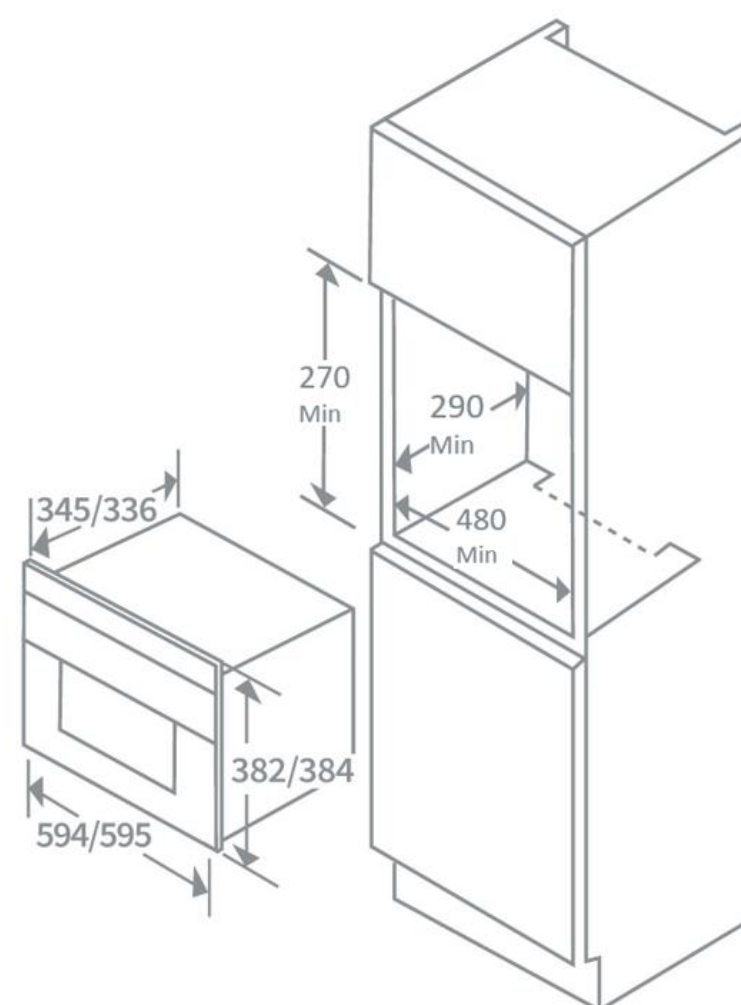

Product Data Sheet

Prima Code	PRCM202
Description	Built-in black framed microwave
Colour	Black
EAN Code	5034109989855
Microwave Power levels	5
Functions	Microwave (5 Power levels: 80W - 800W)
	Defrost
	Quick start
Features	Mechanical timer
Display	n/a
Timer	0-35 minutes
Gross Capacity	20 litres
Microwave Input Power	1300W
Microwave Output Power	800W
Grill Input Power	n/a
Electrical Voltage V	240
Frequency (Hz)	50
Connection	Supplied with moulded 13A UK plug
Connection cable length	1 metre
Turntable diameter (mm)	270
Product Height (mm)	384
Product Width (mm)	595
Product Depth (mm)	336
Required Cavity Height (mm)	270 (min) - 275 (max)
Required Cavity Width (mm)	480 (min) - 585 (max)
Required Cavity Depth (mm)	290 (min)
Warranty	5 year parts & 2 year labour