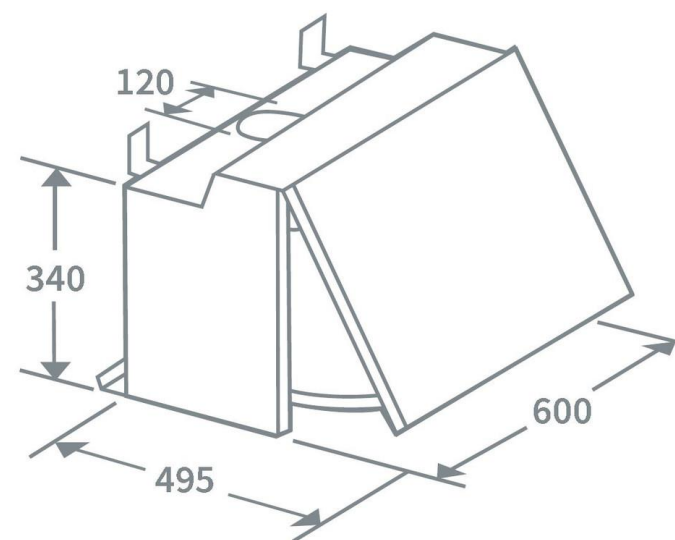

# Product Data Sheet

Prima Code	PRCH550
Description	Integrated Hood
Nominal Size	60cm
Colour	Grey
Other Features	n/a
Controls	Slider Control
Speed Settings	3
EAN Code	5054913334962
Extraction Rate (m3/hr) - Speed 1	149
Extraction Rate (m3/hr) - Speed 2	210
Extraction Rate (m3/hr) - Speed 3	263
Extraction Rate (m3/hr) - Booster	n/a
Free Airflow (m3/hr) - Speed 1	159
Free Airflow (m3/hr) - Speed 2	219
Free Airflow (m3/hr) - Speed 3	282
Free Airflow (m3/hr) - Booster	n/a
Noise Level dBA - Speed 1	47
Noise Level dBA - Speed 2	54
Noise Level dBA - Speed 3	61
Noise Level dBA - Booster	n/a
Grease Filters	Acrylic
Required Height over Gas Hob (mm)	650
Required Height over Electric Hob (mm)	650
Lights	1 x 2,8W E14 LED
Energy Class	D
Power Supply	3A
Total Rated Power Consumption	152,8 W
Product Height (mm)	400
Product Width (mm)	600
Product Depth (mm)	495
Chimney/Flue Width (mm)	n/a
Chimney/Flue Depth (mm)	n/a
Outlet Diameter	150mm
Carbon Filters (Optional)	LIA210
Ducting Kit (Optional)	PRDK125