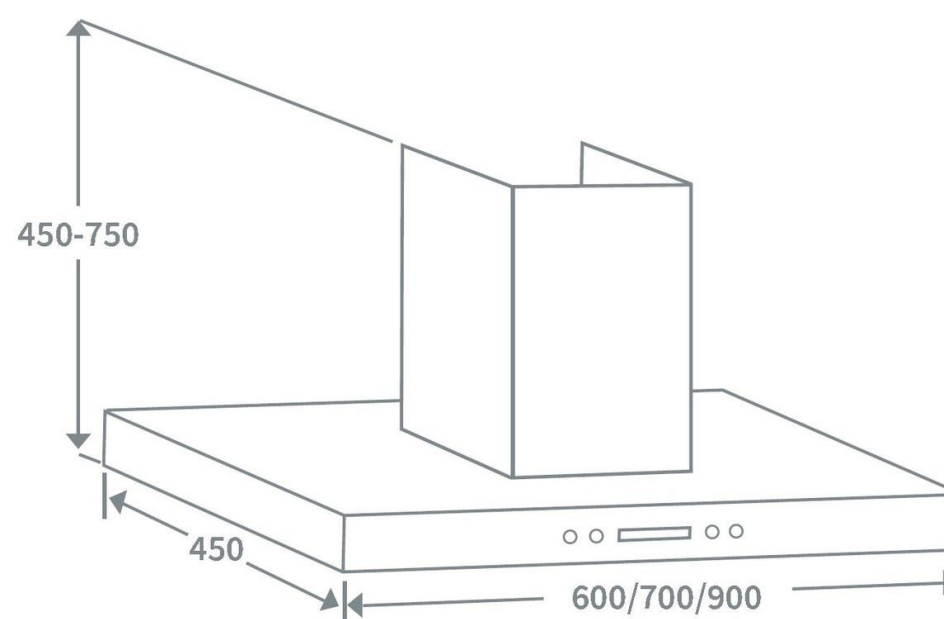

Product Data Sheet

Prima Code	PRCH026
Description	Box Hood
Nominal Size	60cm
Colour	Stainless Steel
Other Features	1-9 Minute Delay Timer, White LED display
Controls	Touch Control
Speed Settings	3
EAN Code	5054913399794
Extraction Rate (m3/hr) - Speed 1	185
Extraction Rate (m3/hr) - Speed 2	260
Extraction Rate (m3/hr) - Speed 3	335
Free Airflow (m3/hr) - Speed 1	310
Free Airflow (m3/hr) - Speed 2	400
Free Airflow (m3/hr) - Speed 3	550
Noise Level dBA - Speed 1	59
Noise Level dBA - Speed 2	64
Noise Level dBA - Speed 3	69
Grease Filters	Aluminium
Required Height over Gas Hob (mm)	700
Required Height over Electric Hob (mm)	600
Lights	1W LED (x2)
Energy Class	C
Power Supply	3A
Total Rated Power Consumption	122W
Product Height (mm)	450-750
Product Width (mm)	600
Product Depth (mm)	450
Chimney/Flue Width (mm)	260
Chimney/Flue Depth (mm)	270
Outlet Diameter	125mm
Carbon Filters (Optional)	PRF007
Ducting Kit (Optional)	PRDK125
Warranty	5 Year parts & 2 year labour