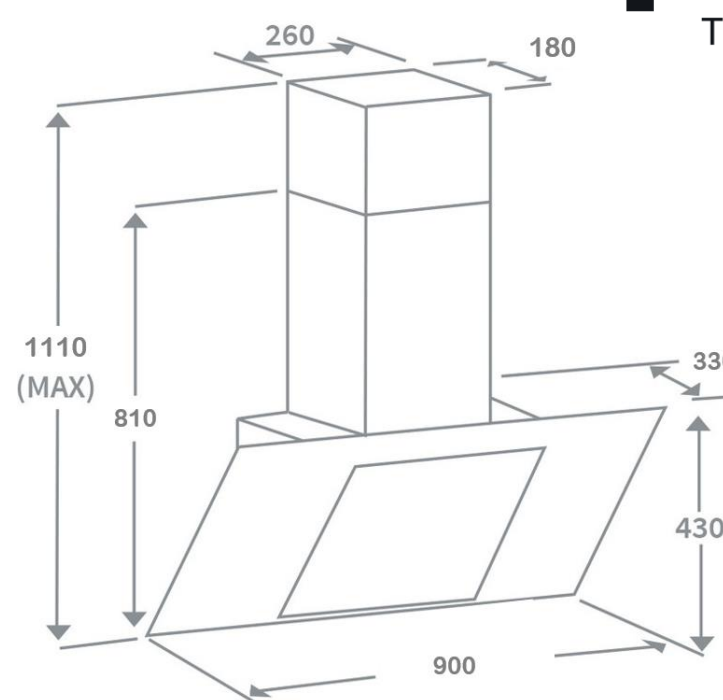

# Product Data Sheet

Prima Code	PRAE1006
Description	Angled Glass Hood
Nominal Size	90cm
Colour	Black/Steel
Other Features	15 minute auto-stop timer, White LED display
Controls	Touch Control
Speed Settings	3
EAN Code	5034109782265
Extraction Rate (m3/hr) - Speed 1	190
Extraction Rate (m3/hr) - Speed 2	228
Extraction Rate (m3/hr) - Speed 3	350
Extraction Rate (m3/hr) - Booster	n/a
Free Airflow (m3/hr) - Speed 1	300
Free Airflow (m3/hr) - Speed 2	360
Free Airflow (m3/hr) - Speed 3	550
Free Airflow (m3/hr) - Booster	n/a
Noise Level dBA - Speed 1	54
Noise Level dBA - Speed 2	61
Noise Level dBA - Speed 3	66
Noise Level dBA - Booster	n/a
Grease Filters	Aluminium
Required Height over Gas Hob (mm)	550
Required Height over Electric Hob (mm)	550
Lights	1W LED (x2)
Energy Class	B
Power Supply	3A
Total Rated Power Consumption	112W
Product Height (mm)	810-1110
Product Width (mm)	900
Product Depth (mm)	330
Chimney/Flue Width (mm)	260
Chimney/Flue Depth (mm)	180
Outlet Diameter	125mm
Carbon Filters (Optional)	PRF006
Ducting Kit (Optional)	PRDK125