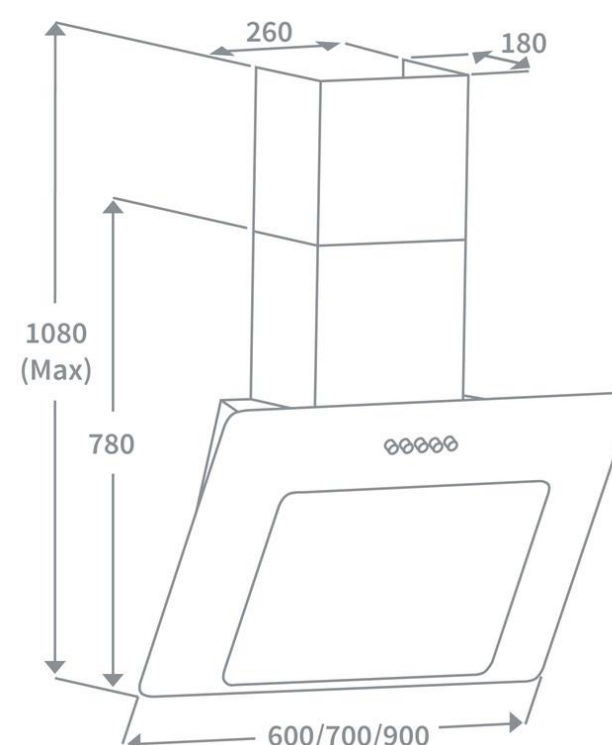

Product Data Sheet

Prima Code	PRAE0020
Description	Angled Glass Hood
Nominal Size	70cm
Colour	Black
Controls	Push Button
Speed Settings	3
EAN Code	5034109751582
Extraction Rate (m3/hr) - Speed 1	190
Extraction Rate (m3/hr) - Speed 2	228
Extraction Rate (m3/hr) - Speed 3	350
Extraction Rate (m3/hr) - Booster	n/a
Free Airflow (m3/hr) - Speed 1	300
Free Airflow (m3/hr) - Speed 2	360
Free Airflow (m3/hr) - Speed 3	550
Free Airflow (m3/hr) - Booster	n/a
Noise Level dBA - Speed 1	54
Noise Level dBA - Speed 2	61
Noise Level dBA - Speed 3	66
Noise Level dBA - Booster	n/a
Grease Filters	Aluminium
Required Height over Gas Hob (mm)	550
Required Height over Electric Hob (mm)	550
Lights	1W LED (x2)
Energy Class	B
Power Supply	3A
Total Rated Power Consumption	112W
Product Height (mm)	780-1080
Product Width (mm)	700
Product Depth (mm)	313
Chimney/Flue Width (mm)	260
Chimney/Flue Depth (mm)	180
Outlet Diameter	125mm
Carbon Filters (Optional)	PRF006
Ducting Kit (Optional)	PRDK125