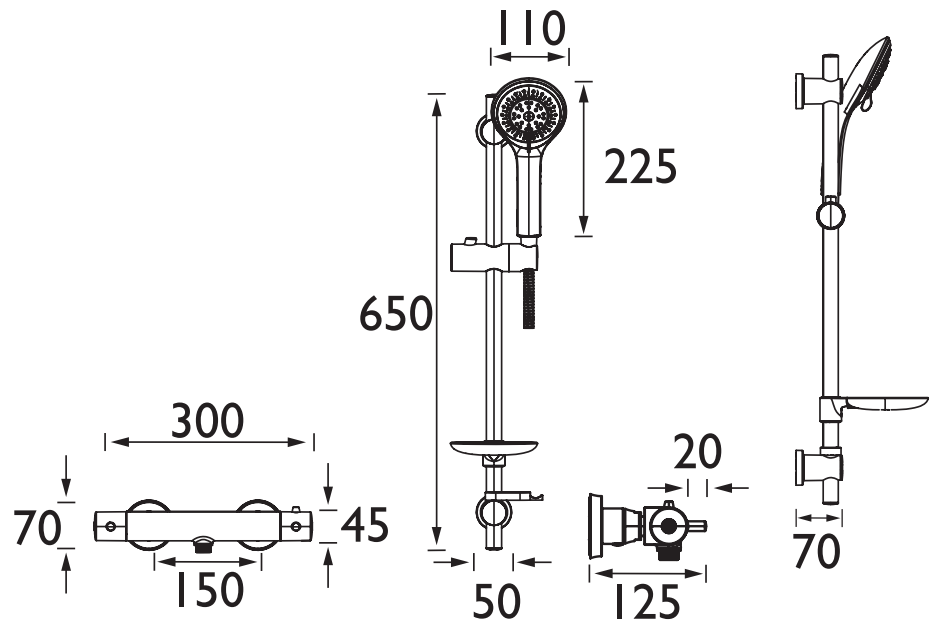

### Features:

- 15mm inlet connections
- Thermostatic cartridge with preset temperature stop at 38°C, can be over-riden to a maximum of 46°C
- TMV2 thermostatic control for a higher level of performance and protection
- Unique Safe Touch technology ensures the valves stays cool to the touch while in use
- Dual control - flow and temperature are controlled separately
- Supplied with our wallmount 12 fixing kit. The simplest solution for installing, maintaining and replacing bar showers, using built in front-of-wall isolation valves

### Specification

Product Type:	Bar Shower
Main Construction Material:	Brass
Connection Outlet:	G 1/2"
Connection Inlet:	15mm Compression
Number of Controls:	2
Flow Control Valve Type:	3/4" Ceramic Disc Valve
Plumbing System:	Suitable for all plumbing systems
Minimum Dynamic Pressure:	0.2 Bar
Maximum Dynamic Pressure:	5.0 Bar
Maximum Static Pressure:	10
Maximum Hot Water Temperature: (°C)	60
Pre-set Outlet Temperature: (°C)	38°C
Isolation Included:	Yes
Check Valve Supplied:	Yes
Shower Kit:	Adjustable Riser Kit

### Dimensions (measurements in mm)