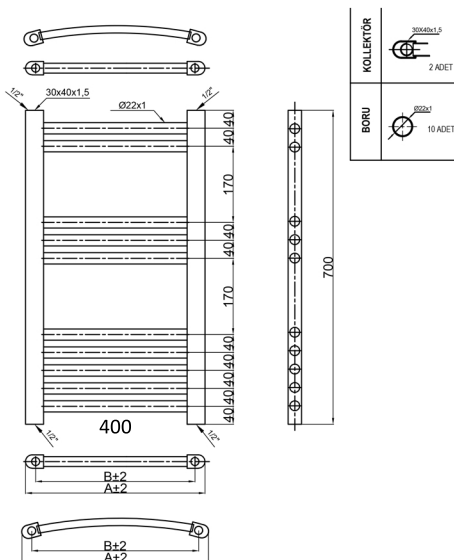

HAMILTON

H700MM W400MM

PRODUCT CODES
CHROME STRAIGHT - PICS7040
CHROME CURVED - PICC8040

5 YEAR GUARANTEE

25X1.2 PROFILE

CHROME STRAIGHT
145 - W 496 - BTU
CHROME CURVED
146 - W 499 - BTU

LIST PRICE

CHROME STRAIGHT - £72.62
CHROME CURVED - £74.15

STRAIGHT

CURVED

UNITS 4 & 5 | MAIDENHEAD TRADE & BUSINESS PARK | PRIORS WAY | MAIDENHEAD | BERKSHIRE | SL6 2GQ

TEL: 01628 625 367 | FAX: 01628 659 520 | EMAIL: INFO@TOWELRADS.COM

WWW.TOWELRADS.COM

VAT REG. COMPANY No. 4906064. TOWELRADS IS A TRADING NAME OF TOWELRADS.COM LTD