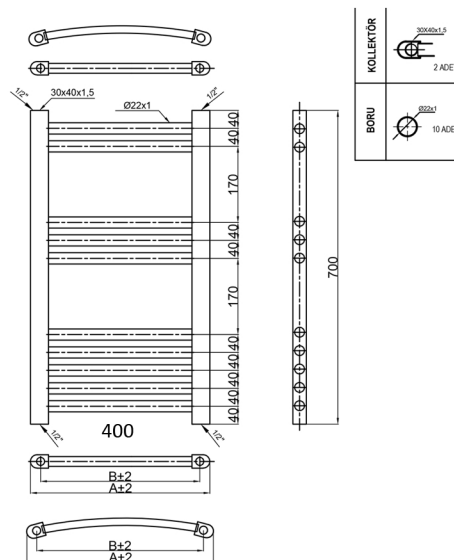

HAMILTON

H700MM W400MM

PRODUCT CODES
CHROME STRAIGHT - PICS7040
CHROME CURVED - PICC8040

5 YEAR GUARANTEE

25X1.2 PROFILE

CHROME STRAIGHT
145 - W 496 - BTU
CHROME CURVED
146 - W 499 - BTU

LIST PRICE

CHROME STRAIGHT - £72.62
CHROME CURVED - £74.15

STRAIGHT

CURVED

UNITS 4 & 5 | MAIDENHEAD TRADE & BUSINESS PARK | PRIORS WAY | MAIDENHEAD | BERKSHIRE | SL6 2GQ

TEL: 01628 625 367 | FAX: 01628 659 520 | EMAIL: INFO@TOWELRADS.COM

WWW.TOWELRADS.COM

VAT REG. COMPANY No. 4906064. TOWELRADS IS A TRADING NAME OF TOWELRADS.COM LTD