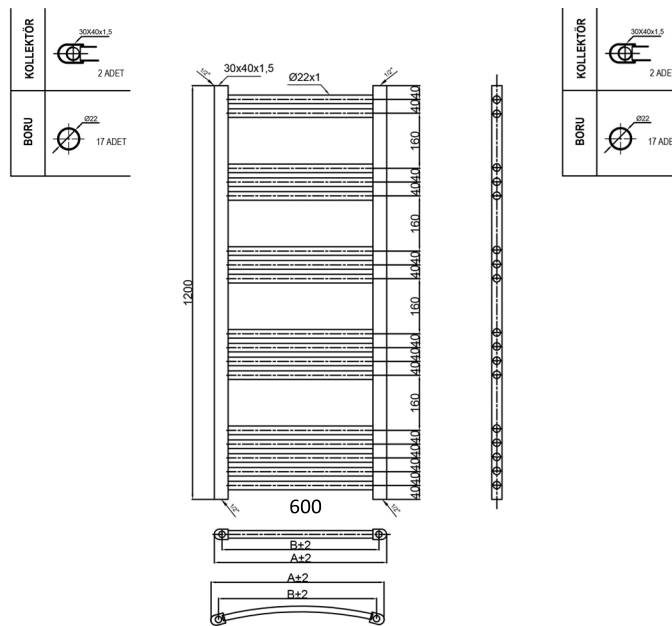

# HAMILTON

----  
H1200MM W600MM  
----

PRODUCT CODES  
CHROME STRAIGHT - PICS1260  
CHROME CURVED - PICC1260  
----

5 YEAR GUARANTEE  
----

25X1.2 PROFILE  
----

CHROME STRAIGHT  
333 - W 1136 - BTU  
CHROME CURVED  
335 - W 1142 - BTU  
-----

LIST PRICE

CHROME STRAIGHT - £113.85  
CHROME CURVED - £115.38

STRAIGHT

CURVED

UNITS 4 & 5 | MAIDENHEAD TRADE & BUSINESS PARK | PRIORS WAY | MAIDENHEAD | BERKSHIRE | SL6 2GQ

TEL: 01628 625 367 | FAX: 01628 659 520 | EMAIL: [INFO@TOWELRADS.COM](mailto:INFO@TOWELRADS.COM)