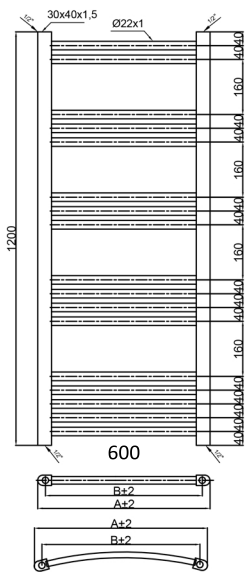

# HAMILTON

----  
H1200MM W600MM  
----

PRODUCT CODES  
CHROME STRAIGHT - PICS1260  
CHROME CURVED - PICC1260  
----

5 YEAR GUARANTEE  
----

25X1.2 PROFILE  
----

CHROME STRAIGHT  
333 - W 1136 - BTU  
CHROME CURVED  
335 - W 1142 - BTU  
-----

LIST PRICE

CHROME STRAIGHT - £113.85  
CHROME CURVED - £115.38

STRAIGHT

CURVED

UNITS 4 & 5 | MAIDENHEAD TRADE & BUSINESS PARK | PRIORS WAY | MAIDENHEAD | BERKSHIRE | SL6 2GQ

TEL: 01628 625 367 | FAX: 01628 659 520 | EMAIL: [INFO@TOWELRADS.COM](mailto:INFO@TOWELRADS.COM)