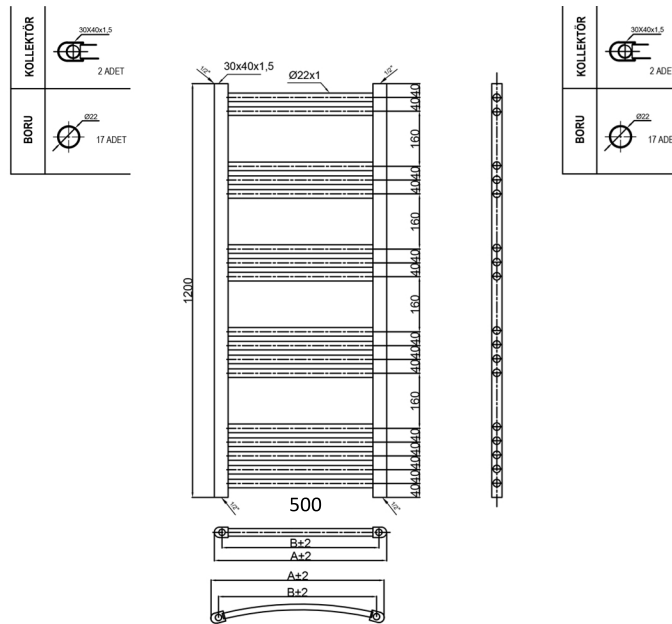

HAMILTON

H1200MM W500MM

PRODUCT CODES
CHROME STRAIGHT - PICS1250
CHROME CURVED - PICC1250

5 YEAR GUARANTEE

25X1.2 PROFILE

CHROME STRAIGHT
291 - W 991 - BTU
CHROME CURVED
292 - W 996 - BTU

LIST PRICE

CHROME STRAIGHT - £108.00
CHROME CURVED - £109.54

STRAIGHT

CURVED

UNITS 4 & 5 | MAIDENHEAD TRADE & BUSINESS PARK | PRIORS WAY | MAIDENHEAD | BERKSHIRE | SL6 2GQ

TEL: 01628 625 367 | FAX: 01628 659 520 | EMAIL: INFO@TOWELRADS.COM

WWW.TOWELRADS.COM

VAT REG. COMPANY No. 4906064. TOWELRADS IS A TRADING NAME OF TOWELRADS.COM LTD