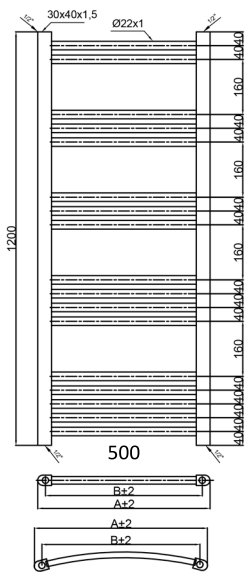

HAMILTON

H1200MM W500MM

PRODUCT CODES
CHROME STRAIGHT - PICS1250
CHROME CURVED - PICC1250

5 YEAR GUARANTEE

25X1.2 PROFILE

CHROME STRAIGHT
291 - W 991 - BTU
CHROME CURVED
292 - W 996 - BTU

LIST PRICE

CHROME STRAIGHT - £108.00
CHROME CURVED - £109.54

STRAIGHT

CURVED

UNITS 4 & 5 | MAIDENHEAD TRADE & BUSINESS PARK | PRIORS WAY | MAIDENHEAD | BERKSHIRE | SL6 2GQ

TEL: 01628 625 367 | FAX: 01628 659 520 | EMAIL: INFO@TOWELRADS.COM

WWW.TOWELRADS.COM

VAT REG. COMPANY No. 4906064. TOWELRADS IS A TRADING NAME OF TOWELRADS.COM LTD