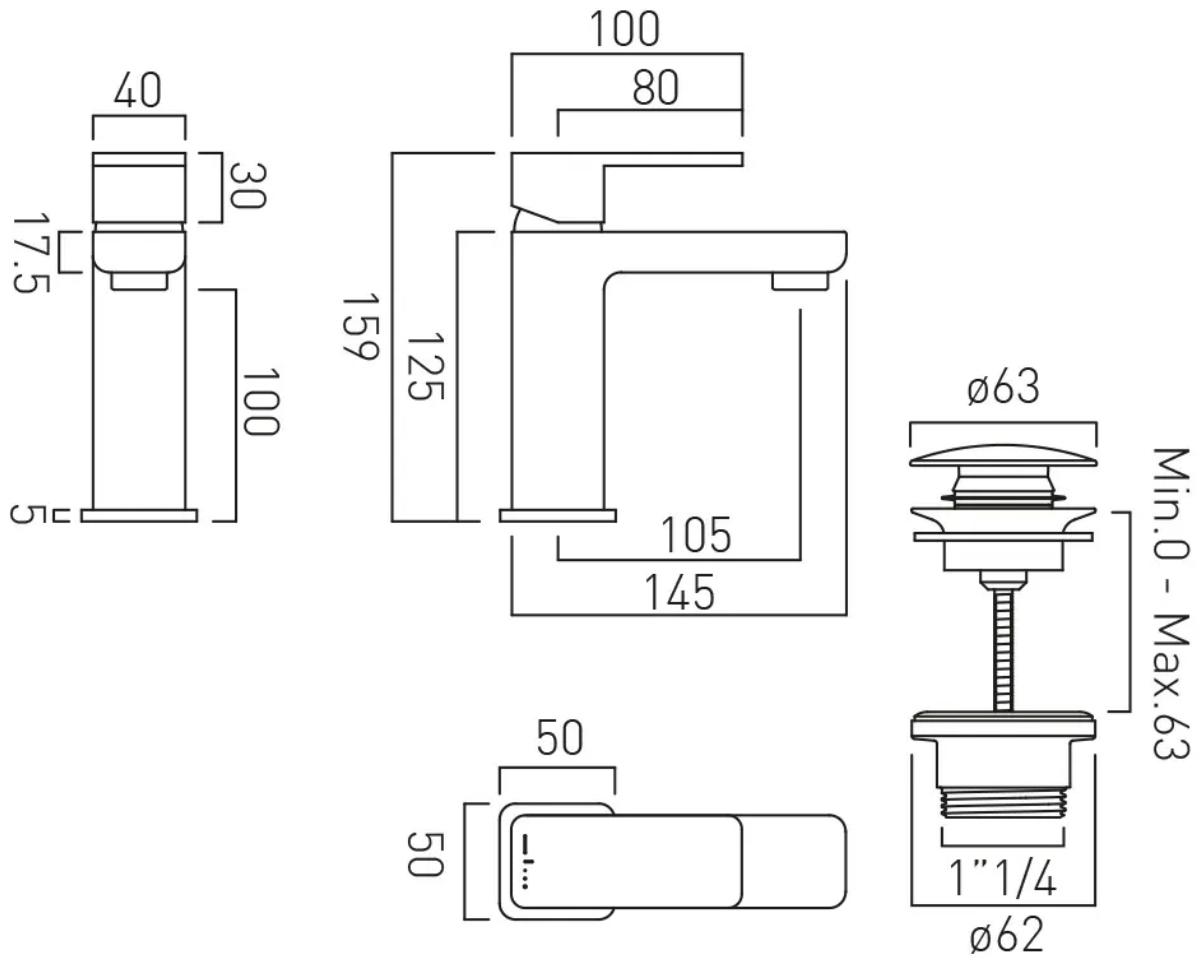

SPECIFICATION SHEET

COLLECTION: ECOTURN

PRODUCT CODE: PHA-200FW/CC-CP

ecoturn™

DESCRIPTION:

mono basin mixer
single lever
with EcoTurn cold start cartridge
deck mounted
smooth bodied
with universal basin waste
with water flow aerator
ceramic cartridge C-001-C35
2 x 1/2" 400mm flexipipe connections
deck mount drill hole diameter 35mm
minimum operating pressure 0.2 bar LP

FINISH:

Chrome

MINIMUM OPERATING PRESSURE:

0.2 bar LP

FLOW RATE AT 3.0 BAR FLOW PRESSURE:

5.1 l/m

15 year guarantee

tel: 01934 744466
email: sales@vado.com
www.vado.com

where inspiration flows
taps | showering | accessories

TECHNICAL DRAWING

COLLECTION: ECOTURN

PRODUCT CODE: PHA-200FW/CC-CP

tel: 01934 744466
email: sales@vado.com
www.vado.com

where inspiration flows
taps | showering | accessories