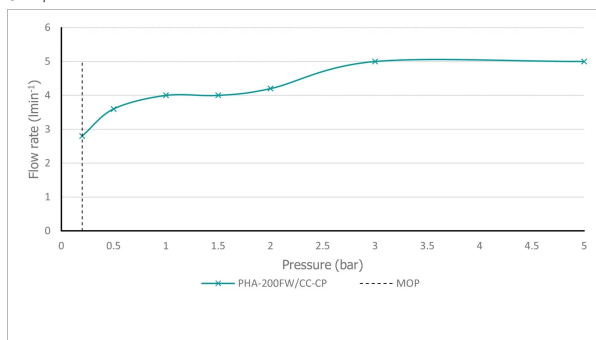

SPECIFICATION SHEET

COLLECTION: ECOTURN

PRODUCT CODE: PHA-200FW/CC-CP

ecoturn™

DESCRIPTION:

mono basin mixer
single lever
with EcoTurn cold start cartridge
deck mounted
smooth bodied
with universal basin waste
with water flow aerator
ceramic cartridge C-001-C35
2 x 1/2" 400mm flexipipe connections
deck mount drill hole diameter 35mm
minimum operating pressure 0.2 bar LP

FINISH:

Chrome

MINIMUM OPERATING PRESSURE:

0.2 bar LP

FLOW RATE AT 3.0 BAR FLOW PRESSURE:

5.1 l/m

15 year guarantee

tel: 01934 744466
email: sales@vado.com
www.vado.com

where inspiration flows
taps | showering | accessories

TECHNICAL DRAWING

COLLECTION: ECOTURN

PRODUCT CODE: PHA-200FW/CC-CP

tel: 01934 744466
email: sales@vado.com
www.vado.com

where inspiration flows
taps | showering | accessories