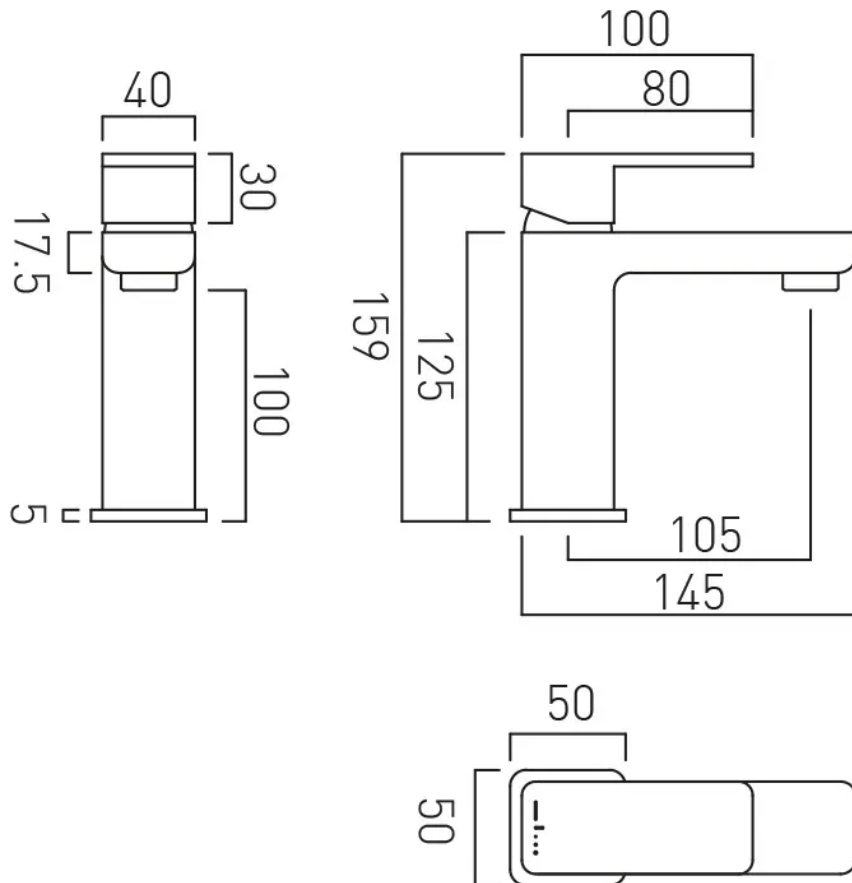

SPECIFICATION SHEET

COLLECTION: ECOTURN

PRODUCT CODE: PHA-200FW/SB-CP

ecoturn™

DESCRIPTION:

mono basin mixer
single lever
with EcoTurn cold start cartridge
deck mounted
smooth bodied
without universal basin waste
with water flow aerator
ceramic cartridge C-001-C35
2 x 1/2" 400mm flexipipe connections
deck mount drill hole diameter 35mm
minimum operating pressure 0.2 bar LP

FINISH:

Chrome

MINIMUM OPERATING PRESSURE:

0.2 bar LP

FLOW RATE AT 3.0 BAR FLOW PRESSURE:

5.1 l/m

15 year guarantee

tel: 01934 744466
email: sales@vado.com
www.vado.com

where inspiration flows
taps | showering | accessories

TECHNICAL DRAWING

COLLECTION: ECOTURN

PRODUCT CODE: PHA-200FW/SB-CP

tel: 01934 744466
email: sales@vado.com
www.vado.com

where inspiration flows
taps | showering | accessories