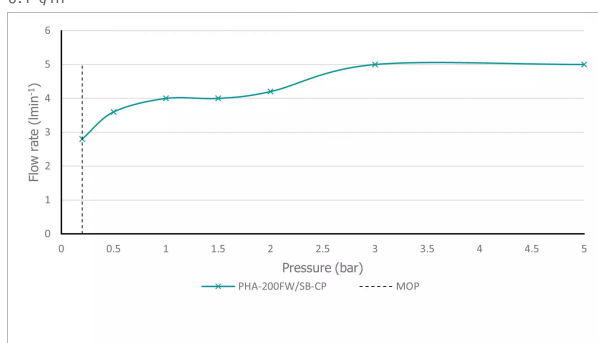

SPECIFICATION SHEET

COLLECTION: ECOTURN

PRODUCT CODE: PHA-200FW/SB-CP

ecoturn™

DESCRIPTION:

mono basin mixer
single lever
with EcoTurn cold start cartridge
deck mounted
smooth bodied
without universal basin waste
with water flow aerator
ceramic cartridge C-001-C35
2 x 1/2" 400mm flexipipe connections
deck mount drill hole diameter 35mm
minimum operating pressure 0.2 bar LP

FINISH:

Chrome

MINIMUM OPERATING PRESSURE:

0.2 bar LP

FLOW RATE AT 3.0 BAR FLOW PRESSURE:

5.1 l/m

15 year guarantee

tel: 01934 744466
email: sales@vado.com
www.vado.com