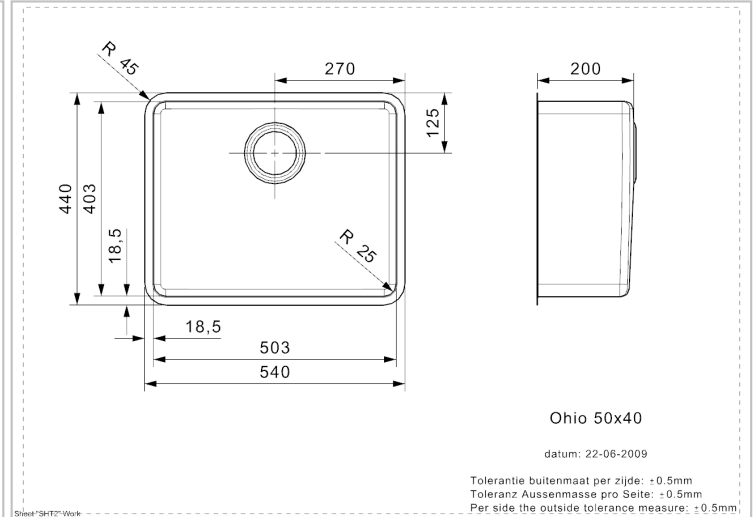

### Additional Information

Depth	200 mm
SKU	R25970
Outlet	3.5" outlet
Cabinet	600 mm
Type sink	Square sinks
Size sink	503 x 403 mm
Total dimension	540 x 440 mm
Packaging	Box
Installation method	Undermount, Integrated, Semi-integrated