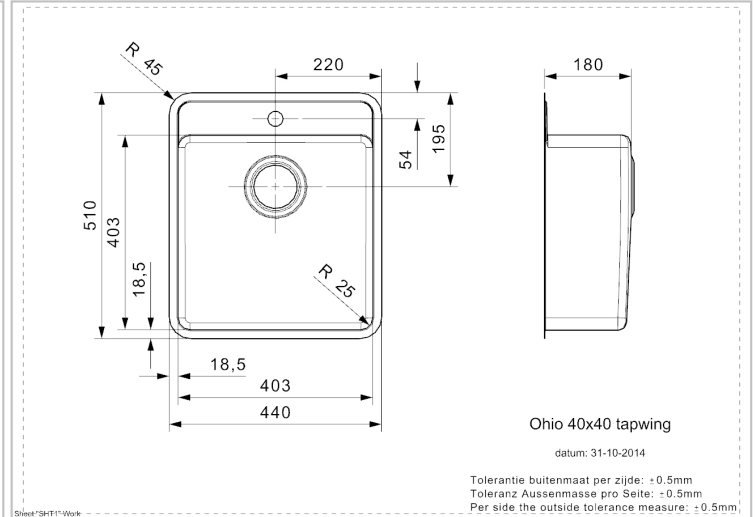

REGINOX

Ohio 40x40 (L) Tapwing OKG

Additional Information

Depth	180 mm
SKU	R15803
Outlet	3.5" outlet
Cabinet	450 mm
Type sink	Square sinks
Size sink	403 x 403 mm
Total dimension	440 x 510 mm
Installation method	Integrated, Semi-integrated
Packaging	Box