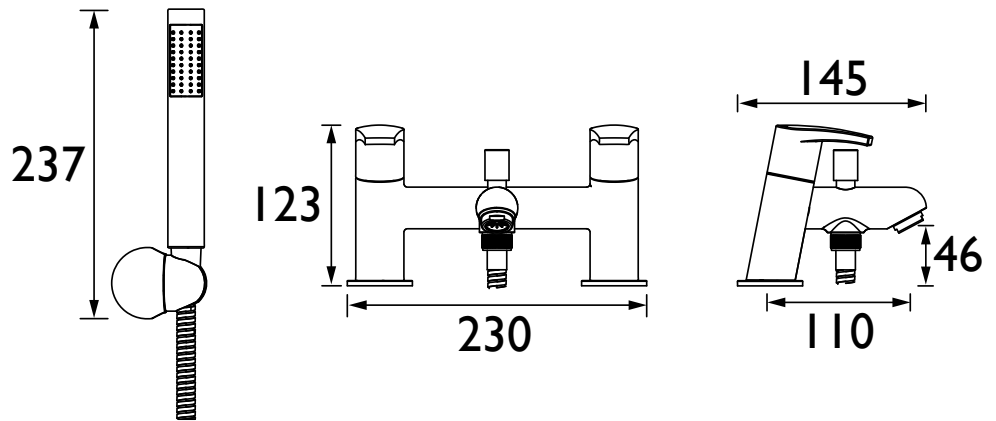

### Features:

- Long life and easy to use 1/4 turn ceramic disc valves
- Metal back nuts for added durability
- Includes 1.75m hose, rub-clean anti-limescale handset and wall bracket
- Chrome plated to BS EN 248

### Specification

<b>Product Type:</b>	Bathroom Taps
<b>Main Construction Material:</b>	Brass
<b>Mount Type:</b>	Deck
<b>Handle Type:</b>	Square
<b>Connection Inlet:</b>	3/4" BSP
<b>Connection Outlet:</b>	G 1/2"
<b>Number of Tap Holes:</b>	2
<b>Valve/Cartridge Type:</b>	3/4" Ceramic Disc Valve - 1/4 turn
<b>Plumbing System Requirements:</b>	Suitable for all plumbing systems, ideally balanced
<b>Minimum Dynamic Pressure (bar):</b>	0.2 bar
<b>Maximum Dynamic Pressure (bar):</b>	5 bar
<b>Maximum Hot Water Temperature °C:</b>	65°C
<b>Maximum Static Pressure (bar):</b>	10 bar
<b>Flow Type:</b>	Single
<b>Isolation Included:</b>	No

### Dimensions (measurements in mm)