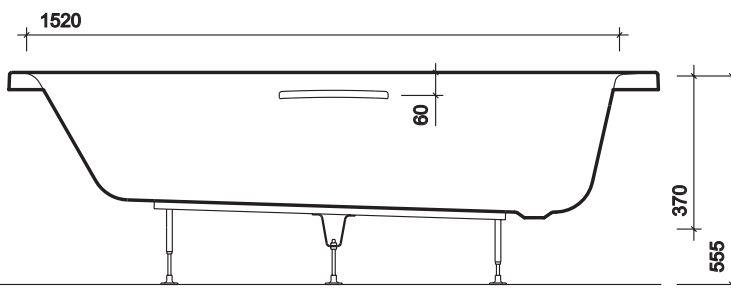

opal 1700 x 700

available with or without grips

to specify/order:

Please use the product reference shown below.

bath

1700 x 700mm acrylic bath:

*2 centre tap holes, with CP grips **OL8522WH**

*2 centre tap holes, no grips **OL8502WH**

*No tap holes, no grips **OL8500WH**

bath panels

Refer to bath panels

bath screen

Suitable for a folding or fixed bath screen.

wastes

Refer to wastes

taps & mixers

Refer to taps & mixers.

material

Made from acrylic sheet reinforced with glass fibre. Note: No tap variant has an encapsulated baseboard.

colours

White WH.

fixings

Supported on wooden frame with steel cradle and adjustable feet. Clips provided for securing to wall.

All measurements shown are in millimetres. Drawing sizes are not to scale.

Hotels

Residential

Commercial

Twyford