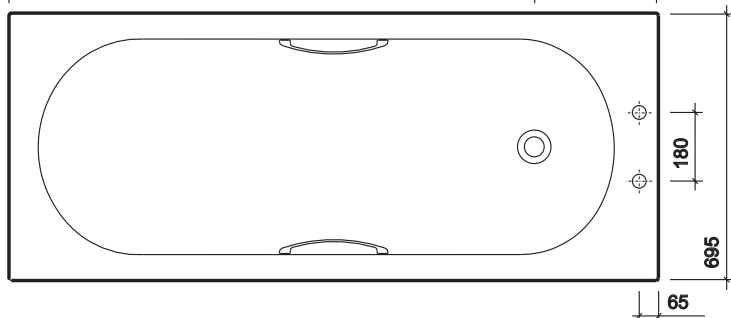

opal 1700 x 700

available with or without grips

to specify/order:

Please use the product reference shown below.

bath

1700 x 700mm acrylic bath:

*2 centre tap holes, with CP grips **OL8522WH**

*2 centre tap holes, no grips **OL8502WH**

*No tap holes, no grips **OL8500WH**

bath panels

Refer to bath panels

bath screen

Suitable for a folding or fixed bath screen.

wastes

Refer to wastes

taps & mixers

Refer to taps & mixers.

material

Made from acrylic sheet reinforced with glass fibre. Note: No tap variant has an encapsulated baseboard.

colours

White WH.

fixings

Supported on wooden frame with steel cradle and adjustable feet. Clips provided for securing to wall.

All measurements shown are in millimetres. Drawing sizes are not to scale.

Hotels

Residential

Commercial

Twyford