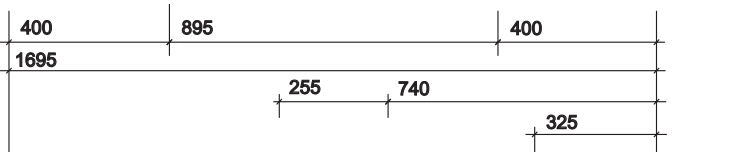

Refer to taps & mixers.

material

Made from acrylic sheet reinforced with glass fibre. Note: No tap variant has an encapsulated baseboard.

colours

White WH.

fixings

Supported on wooden frame with steel cradle and adjustable feet. Clips provided for securing to wall.

All measurements shown are in millimetres. Drawing sizes are not to scale.

Hotels

Residential

Commercial

Twyford