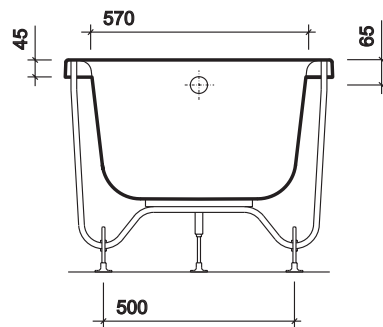

opal 1700 x 700

available with or without grips

to specify/order:

Please use the product reference shown below.

bath

1700 x 700mm acrylic bath:

*2 centre tap holes, with CP grips **OL8522WH**

*2 centre tap holes, no grips **OL8502WH**

*No tap holes, no grips **OL8500WH**

bath panels

Refer to bath panels

bath screen

Suitable for a folding or fixed bath screen.

wastes

Refer to wastes

taps & mixers

Refer to taps & mixers.

material

Made from acrylic sheet reinforced with glass fibre. Note: No tap variant has an encapsulated baseboard.

colours

White WH.

fixings

Supported on wooden frame with steel cradle and adjustable feet. Clips provided for securing to wall.

All measurements shown are in millimetres. Drawing sizes are not to scale.

Hotels

Residential

Commercial

Twyford