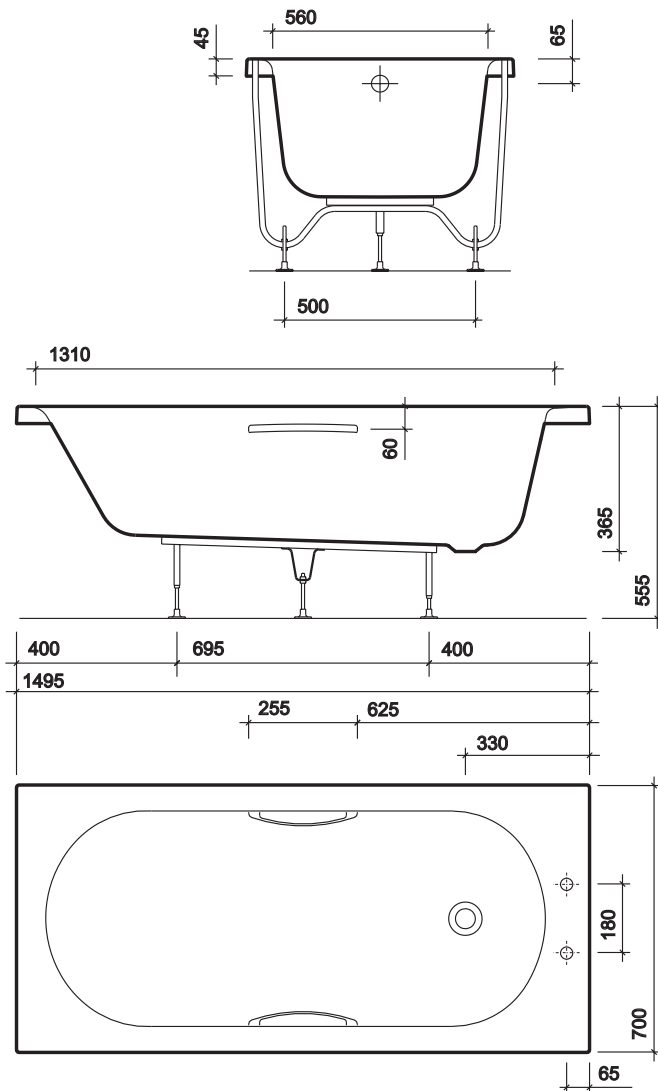

opal 1500 x 700

space saving for smaller bathrooms
available with or without grips

to specify/order:

Please use the product reference shown below.

bath

1500 x 700mm acrylic bath:

*2 centre tap holes, with CP grips

OL8422WH

*No tap holes, no grips

OL8400WH

bath panels

Refer to bath panels

bath screen

Suitable for a folding bath screen.

wastes

Refer to wastes

taps & mixers

Refer to taps & mixers.

material

Made from acrylic sheet reinforced with glass fibre. Note: No tap variant has an encapsulated baseboard.

colours

White WH.

fixings

Supported on wooden frame with steel cradle. Note: Adjustable feet pre-assembled secured to wall with clips provided.

All measurements shown are in millimetres. Drawing sizes are not to scale.

Hotels

Residential