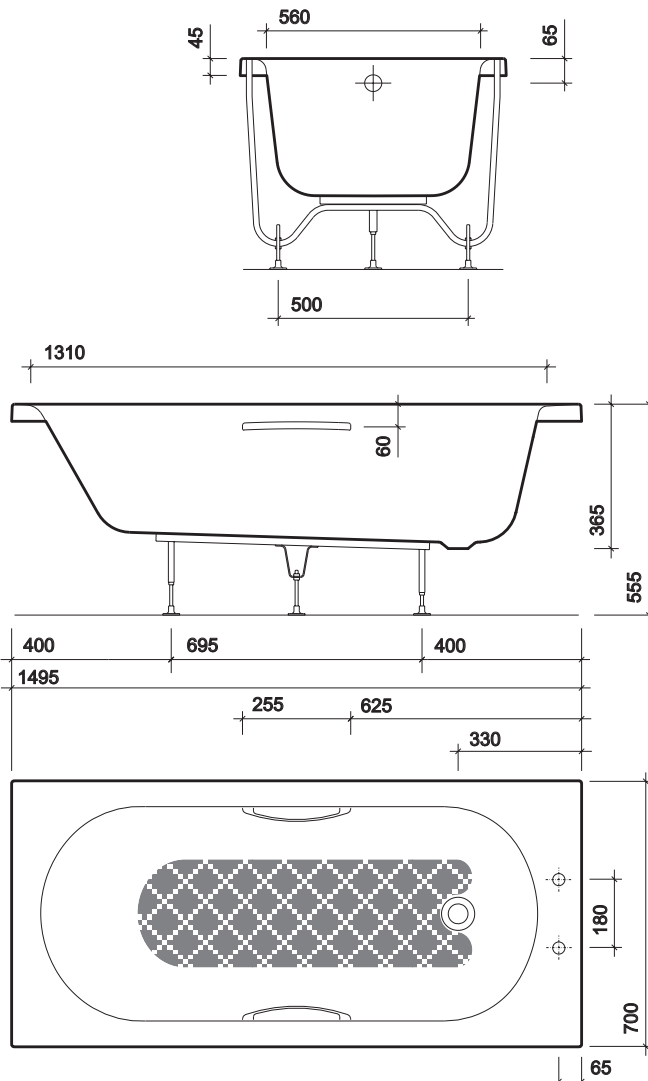

bath

1500 x 700mm acrylic bath, with tread:

2 centre tap holes, with CP grips **OL8222WH**

No tap holes, no grips* **OL8200WH**

grips (optional extra)

*Chrome plated (pair)

BG1395CP

bath panels

Refer to bath panels

bath screens

Suitable for a folding or fixed bath screen.
For options refer to bath screens.

wastes

Refer to wastes

taps & mixers

Refer to taps & mixers.

approvals

Baths manufactured to European & British Standards EN263/EN14516 CL1

material

Made from 4mm acrylic sheet reinforced with glass fibre. Note: No tap hole variant has encapsulated baseboard.

colours

White WH.

fixings

Supported on wooden frame with steel cradle and adjustable feet. Clips provided for securing to wall.

All measurements shown are in millimetres. Drawing sizes are not to scale.

Hotels

Residential

Commercial