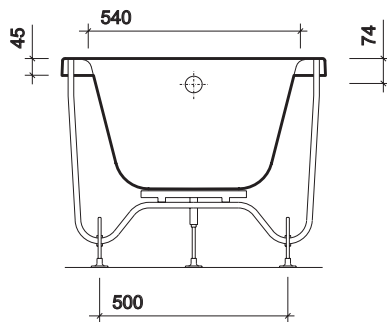

opal low capacity (with tread) 1700 x 700

soft tread pattern covers full length of base
low capacity bath, 130 litres to overflow
available with or without grips

to specify/order:

Please use the product reference shown below.

bath

1700 x 700mm acrylic bath, with tread,
130 litres:

2 centre tap holes, with CP grips **OL8122WH**
No tap holes, no grips* **OL8100WH**

grips (optional extra)

*Chrome plated (pair) **BG1395CP**

bath panels

All measurements shown are in millimetres. Drawing sizes
are not to scale.

Hotels

Residential

Commercial

Twyford