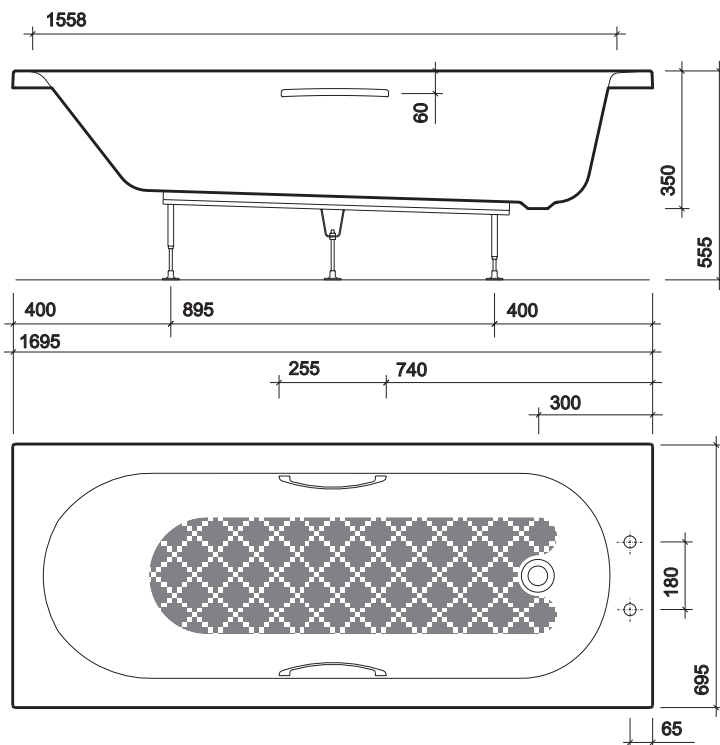

opal low capacity (with tread) 1700 x 700

soft tread pattern covers full length of base
low capacity bath, 130 litres to overflow
available with or without grips

to specify/order:

Please use the product reference shown below.

bath

1700 x 700mm acrylic bath, with tread,
130 litres:

2 centre tap holes, with CP grips **OL8122WH**
No tap holes, no grips* **OL8100WH**

grips (optional extra)

*Chrome plated (pair) **BG1395CP**

bath panels

Baths manufactured to European & British
Standards EN263/EN14516 CL1

material

Made from 4mm acrylic sheet reinforced with
glass fibre.

colours

White WH.

fixings

Supported on wooden frame with steel cradle
and adjustable feet. Clips provided for
securing to wall.

All measurements shown are in millimetres. Drawing sizes
are not to scale.

Hotels

Residential

Commercial

Twyford