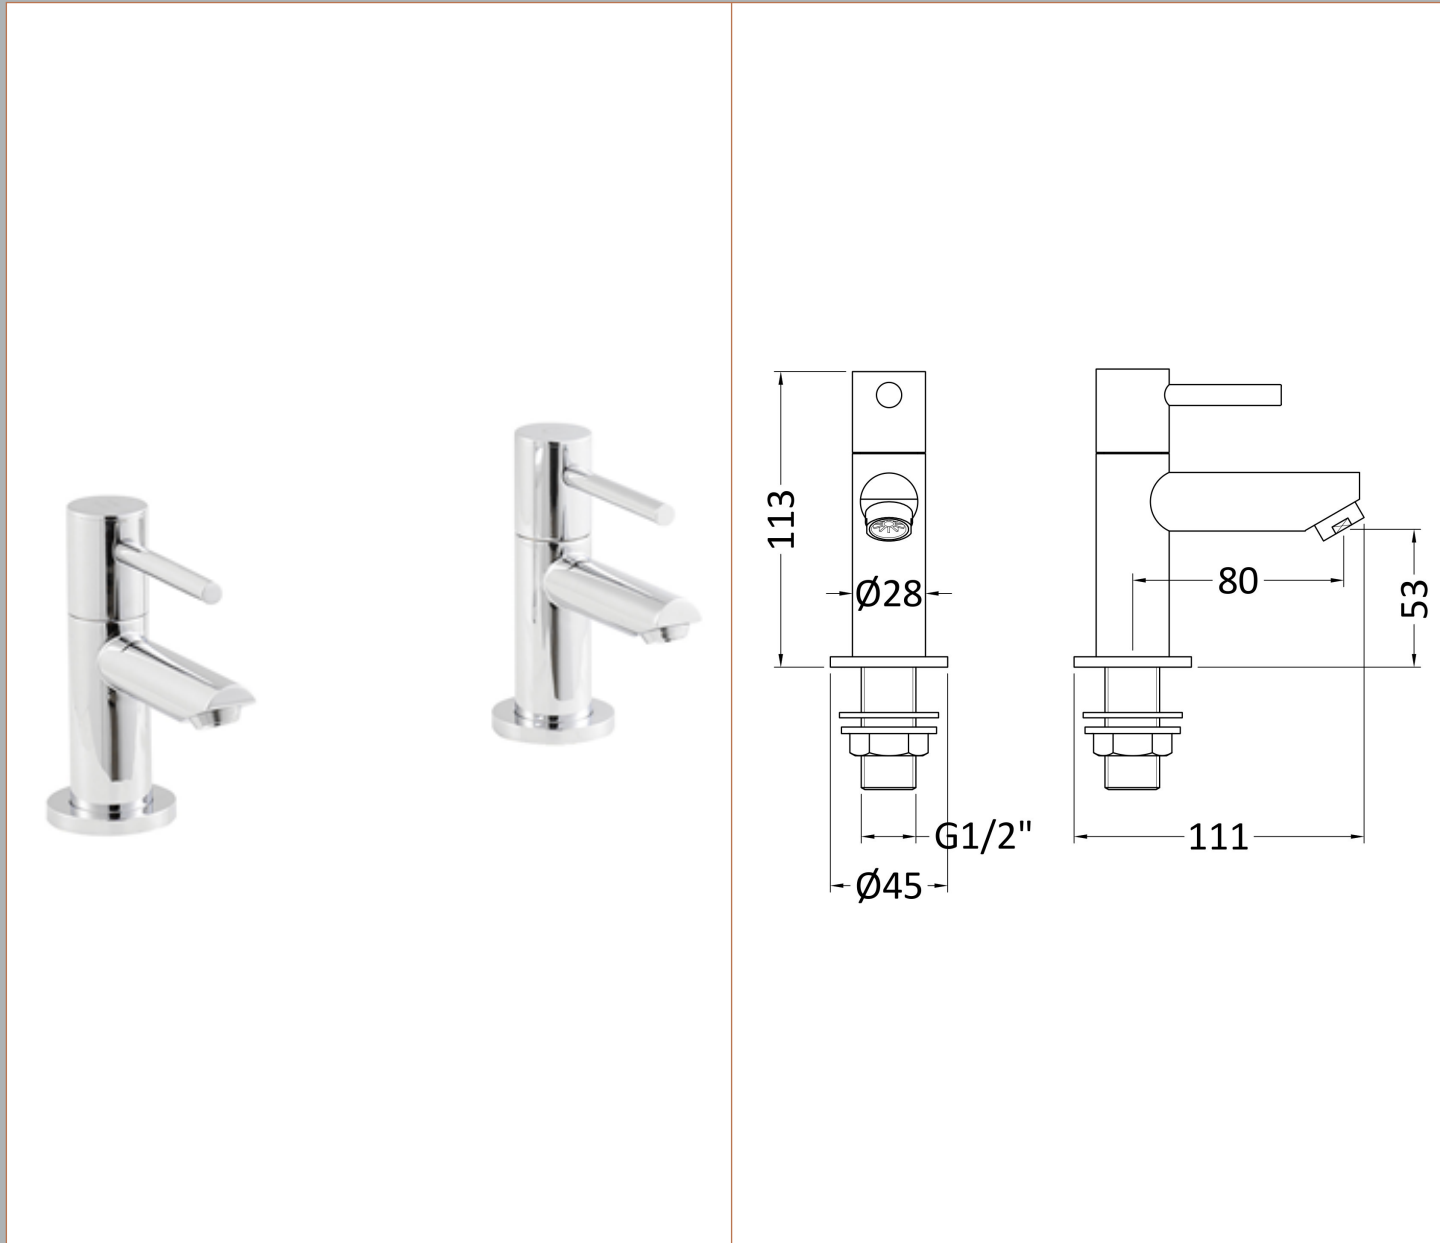

Sales Code: FJ311

Description: Series 2 Basin Taps

### Product Dimensions

Height (mm):	113
Width (mm):	45
Depth (mm):	111
Length (mm):	
Nett Weight (kg):	0.8

### Packaging Dimensions

Height (mm):	112
Width (mm):	45
Depth (mm):	114
Gross Weight (kg):	1

### Outer Box Dimensions (If Applicable)

Height (mm):	300
Width (mm):	270
Depth (mm):	500
Length (mm):	
Gross Weight (kg):	14
Barcode:	5055146175216