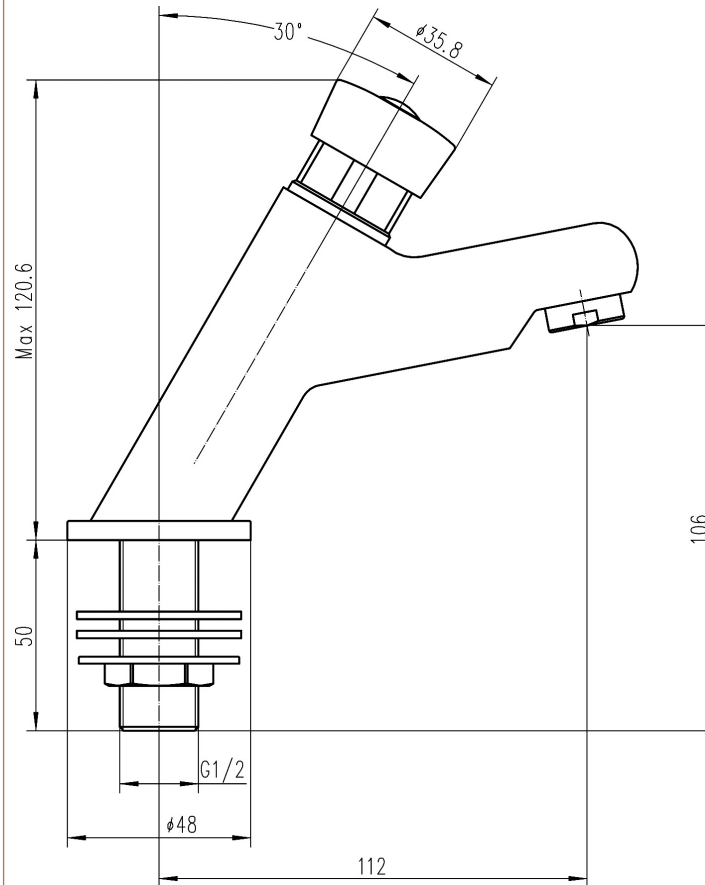

### Product Dimensions

Height (mm):	121
Width (mm):	48
Depth (mm):	136
Length (mm):	
Nett Weight (kg):	1.16

### Packaging Dimensions

Height (mm):	55
Width (mm):	185
Depth (mm):	230
Gross Weight (kg):	1.16

### Outer Box Dimensions (If Applicable)

Height (mm):	180
Width (mm):	455
Depth (mm):	375
Length (mm):	
Gross Weight (kg):	14
Barcode:	5055369019274

Flow Rates: (Litres Per Min) 0.1 bar: N/A 0.5 bar: 2.5 1 bar: 4 2 bar: 6 3 bar: 7.5

Pipe Size: 15 mm (1/2" Bsp)

Pipe Centres: N/A