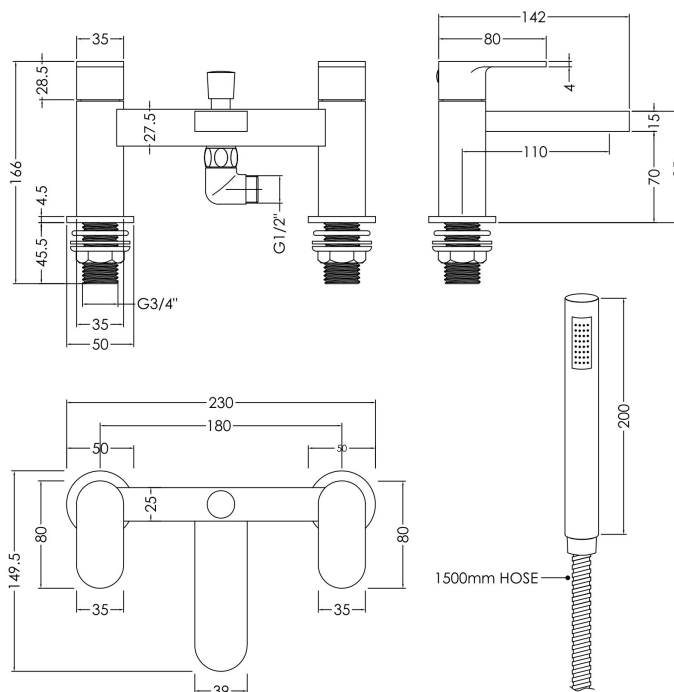

Sales Code: BIN304

Description: Binsey D/M Bsm With Kit

Product Dimensions

Height (mm):	120
Width (mm):	215
Depth (mm):	142
Length (mm):	
Nett Weight (kg):	2.31

Packaging Dimensions

Height (mm):	185
Width (mm):	190
Depth (mm):	270
Gross Weight (kg):	2.31

Packaging Data

Box Colour:	White Cardboard Box
Box Qty:	1
Label Size:	100 x 50
Label Colour:	White Label
Label Qty:	1

Outer Box Dimensions (If Applicable)

Height (mm):	560
Width (mm):	440
Depth (mm):	430
Length (mm):	
Gross Weight (kg):	
Barcode:	5056211898863

Product Details

Country of Origin:	China
Fitting Instruction:	No
Product Material:	Brass/ABS
Control Type:	Manual
Waste Included:	Waste Not Included
Waste Type:	Not Applicable
WRAS Approval: No	Approval No: N/A
Valve/Cartridge Type:	1/4 Turn Ceramic Disc
Colour/Finish:	Chrome
Mount Type:	Deck
Operating Pressure (bar):	2
Flow Rates: (Litres Per Min)	0.1 bar: 4.6 0.5 bar: 11.7 1 bar: 16.2 2 bar: 23 3 bar: 28
Pipe Size:	3/4"
Pipe Centres:	180