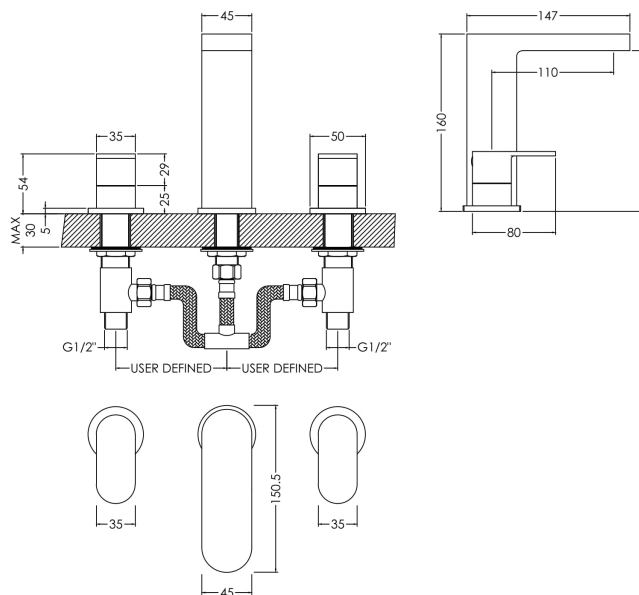

Sales Code: BIN337

Description: Binsey D/M 3Th Basin Mixer (P/Up Waste)

Product Dimensions

Height (mm):	160
Width (mm):	235
Depth (mm):	147
Length (mm):	
Nett Weight (kg):	2.68

Packaging Dimensions

Height (mm):	155
Width (mm):	235
Depth (mm):	335
Gross Weight (kg):	2.68

Packaging Data

Box Colour:	White Cardboard Box
Box Qty:	1
Label Size:	100 x 50
Label Colour:	White Label
Label Qty:	1

Outer Box Dimensions (If Applicable)

Height (mm):	510
Width (mm):	335
Depth (mm):	290
Length (mm):	

Gross Weight (kg):	
Barcode:	5056211898849

Product Details

Country of Origin:	China
Fitting Instruction:	No
Product Material:	Brass
Control Type:	Manual
Waste Included:	Waste Included
Waste Type:	Pop-Up
WRAS Approval: No	Approval No: N/A
Valve/Cartridge Type:	1/4 Turn Ceramic Disc
Colour/Finish:	Chrome
Mount Type:	Deck
Operating Pressure (bar):	0.2

Flow Rates: (Litres Per Min)	0.1 bar: 2.7	0.5 bar: 8.1	1 bar: 12.1	2 bar: 17.8	3 bar: 22
Pipe Size:	1/2"				
Pipe Centres:	100				