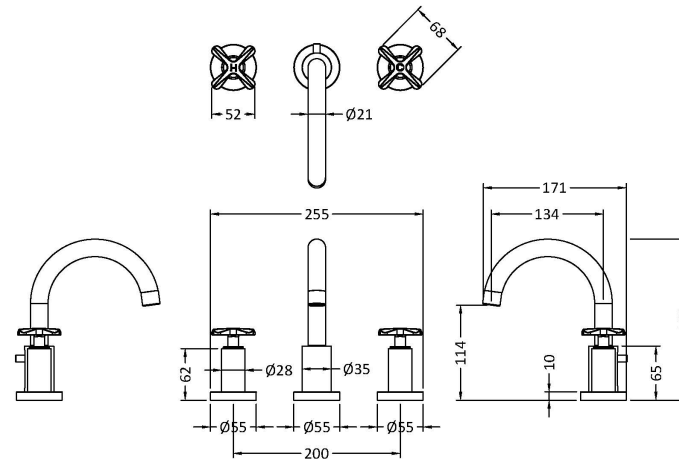

Sales Code: CLX337

Description: Aztec 3Th Basin Mixer Inc Puw

Product Dimensions

Height (mm):	190
Width (mm):	130
Depth (mm):	175
Length (mm):	
Nett Weight (kg):	3.3

Packaging Dimensions

Height (mm):	85
Width (mm):	175
Depth (mm):	390
Gross Weight (kg):	3.3

Packaging Data

Box Colour:	White Cardboard Box
Box Qty:	1
Label Size:	100 x 50
Label Colour:	White Label
Label Qty:	2

Outer Box Dimensions (If Applicable)

Height (mm):	500
Width (mm):	500
Depth (mm):	500
Length (mm):	
Gross Weight (kg):	20
Barcode:	5056462699349

Product Details

Country of Origin:	United Kingdom
Fitting Instruction:	No
Product Material:	Brass
Control Type:	Manual
Waste Included:	Waste Included
Waste Type:	Pop-Up
WRAS Approval: No	Approval No: N/A
Valve/Cartridge Type:	1/4 Turn Ceramic Disc
Colour/Finish:	Chrome
Mount Type:	Deck
Operating Pressure (bar):	0.1

Flow Rates: (Litres Per Min)	0.1 bar: 4	0.5 bar: 14	1 bar: 22	2 bar: 28	3 bar: 32
Pipe Size:	15 mm (1/2" Bsp)				
Pipe Centres:	N/A				