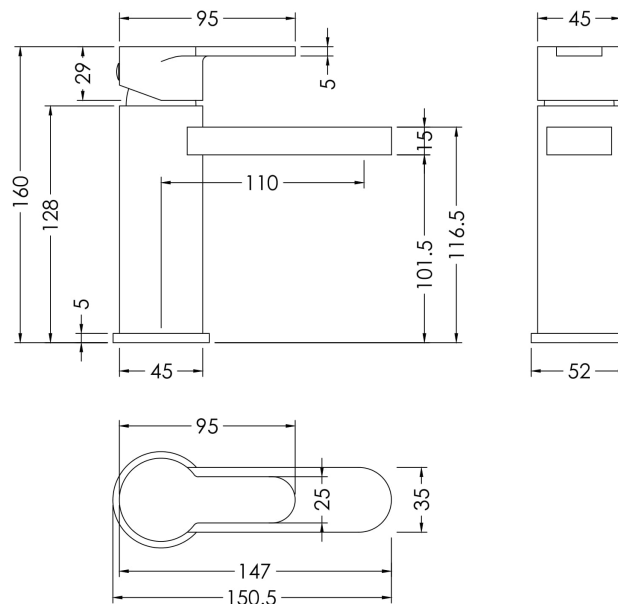

Sales Code: ARV305

Description: Arvan Mono Basin Mixer (P/B Waste)

Product Dimensions

Height (mm):	160
Width (mm):	52
Depth (mm):	147
Length (mm):	
Nett Weight (kg):	1.75

Packaging Dimensions

Height (mm):	95
Width (mm):	225
Depth (mm):	275
Gross Weight (kg):	1.75

Packaging Data

Box Colour:	White Cardboard Box
Box Qty:	1
Label Size:	100 x 50
Label Colour:	White Label
Label Qty:	1

Outer Box Dimensions (If Applicable)

Height (mm):	500
Width (mm):	500
Depth (mm):	300
Length (mm):	
Gross Weight (kg):	
Barcode:	5056211898474

Product Details

Country of Origin:	China
Fitting Instruction:	No
Product Material:	Brass
Control Type:	Manual
Waste Included:	Waste Included
Waste Type:	Push Button
WRAS Approval: Yes	Approval No: 2204060
Valve/Cartridge Type:	Single Lever Cartridge
Colour/Finish:	Chrome
Mount Type:	Deck
Operating Pressure (bar):	0.2

Flow Rates: (Litres Per Min)	0.1 bar: 2.8	0.5 bar: 8	1 bar: 11.6	2 bar: 16.7	3 bar: 20.7
Pipe Size:	1/2"				
Pipe Centres:	N/A				