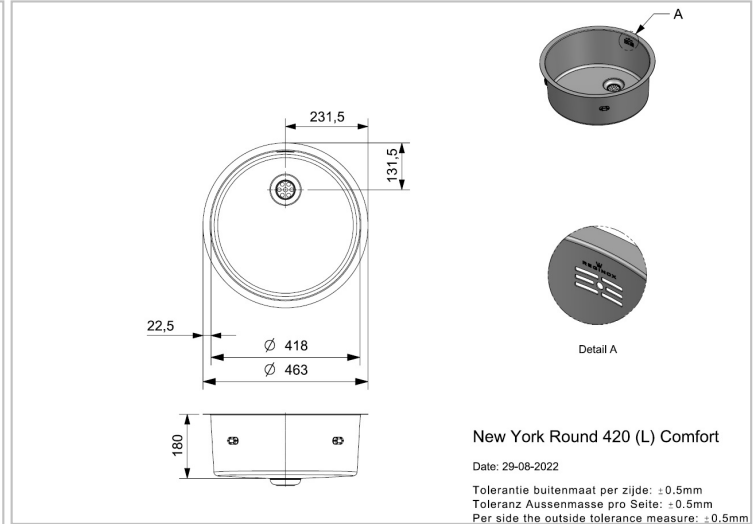

REGINOX

New York Round

Additional Information

Depth	180 mm
SKU	R36082
Outlet	3.5" outlet
Cabinet	500 mm
Type sink	Round bowl
Size sink	Ø 418 mm
Total dimension	Ø 463 mm
Installation method	Undermount, Integrated, Semi-integrated
Packaging	Box