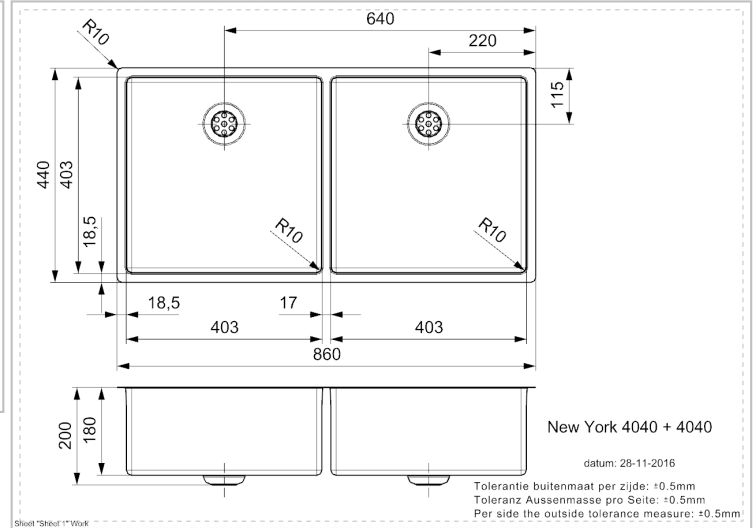

REGINOX

New York 40x40+40x40 (L)

Additional Information

Depth	180 mm / 180 mm
SKU	R28254
Outlet	3.5" outlet
Cabinet	900 mm
Type sink	Double bowl
Size sink	400 x 400 / 400 x 400 mm
Installation method	Undermount, Integrated, Semi-integrated
Packaging	Box