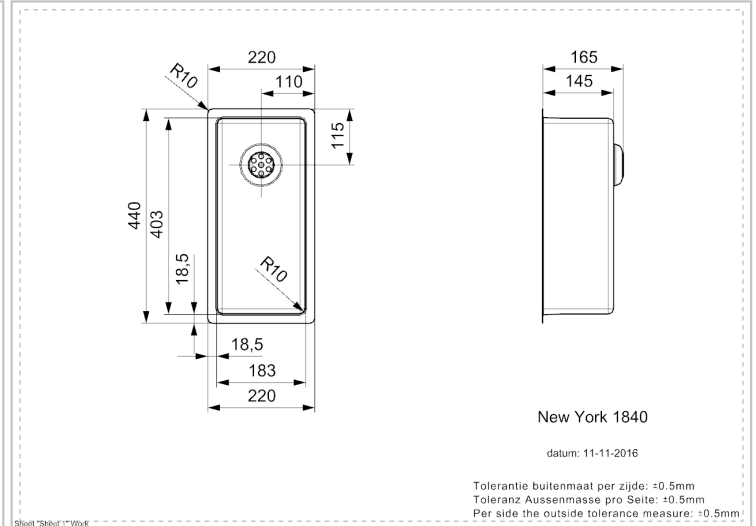

REGINOX

New York 18x40 (L) Comf.

Additional Information

Depth	145 mm
SKU	R27851
Outlet	3.5" outlet
Cabinet	400 mm
Type sink	Square sinks
Size sink	183 x 403 mm
Total dimension	220 x 440 mm
Installation method	Undermount, Integrated, Semi-integrated
Packaging	Box