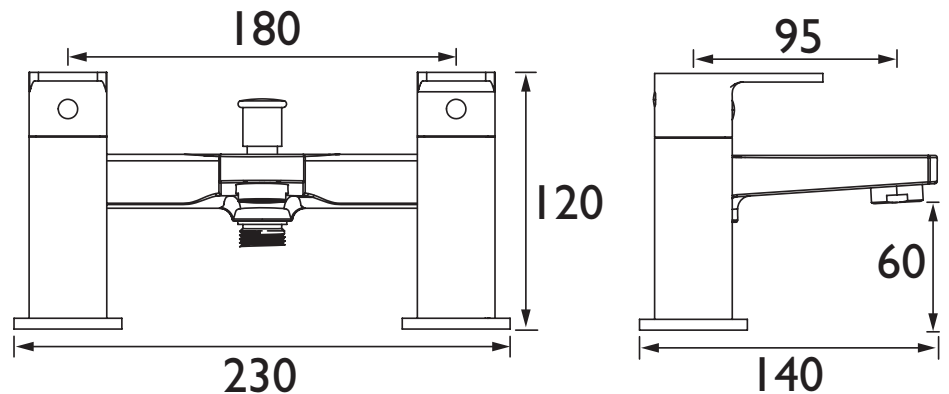

Features:

- A hard-wearing, flawless chrome finish that lasts for years
- Long life and easy to use 1/4 turn ceramic disc valves
- This bath shower mixer includes a hose and single function handset
- Supplied with metal fixing nuts to secure your tap in place
- Suitable for high and low pressure water systems

Product Certifications:

For more products, visit our website:
<http://www.bristan.com>

Specification

Product Type:	Bathroom Taps
Main Construction Material:	Brass
Mount Type:	Deck
Handle Type:	Lever
Connection Inlet:	G 3/4"
Connection Outlet:	Flow Straightener
Number of Tap Holes:	2
Valve/Cartridge Type:	3/4" Ceramic Disc Valve - 1/4 Turn
Plumbing System Requirements:	Suitable for all plumbing systems
Minimum Dynamic Pressure (bar):	0.2
Maximum Dynamic Pressure (bar):	5.0
Maximum Hot Water Temperature °C:	60°C
Maximum Static Pressure (bar):	10
Flow Type:	Single
Isolation Included:	No

Dimensions (measurements in mm)

Flow Rates (l/min)

System Pressure (bar)	0.2	0.5	1	2	3	5
Through Bath Filler (mixed)	12.5	20.4	29.2	41.1	50.6	67.5
Through Handset (mixed)	3.5	6.7	10.6	15.9	20.2	27.4

TECHNICAL DATA SHEET