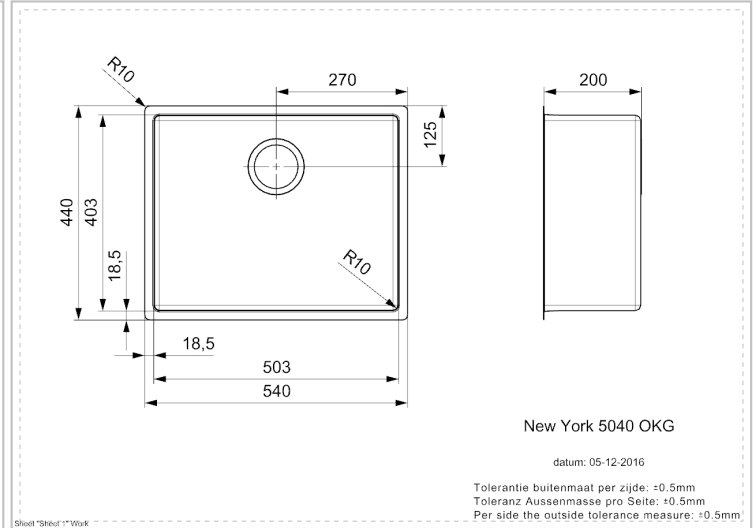

REGINOX

New York 50x40 (L) OKG

Additional Information

Depth	200 mm
SKU	R28131
Outlet	3.5" outlet
Cabinet size	600 mm
Type sink	Square sinks
Size sink	503 x 403 mm
Total dimension	540 x 440 mm
Installation method	Undermount, Integrated, Semi-integrated
Packaging	Loose on a pallet