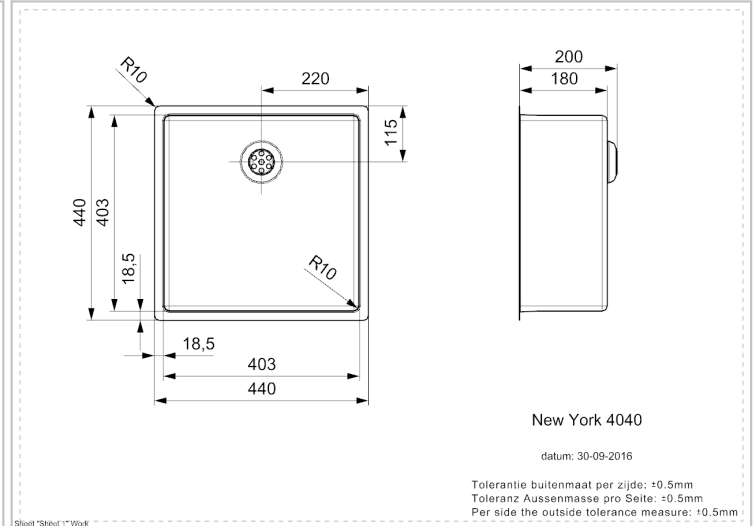

REGINOX

New York 40x40 Comfort

Additional Information

Depth	180 mm
SKU	R27639
Outlet	3.5" outlet
Cabinet size	450 mm
Type sink	Square sinks
Size sink	403 x 403 mm
Total dimension	440 x 440 mm
Installation method	Undermount, Integrated, Semi-integrated
Packaging	Box