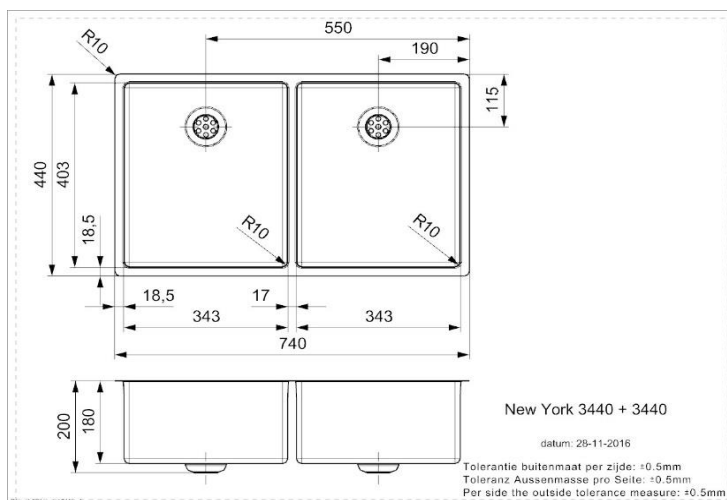

Technical Specification Sheet

NEW YORK 34X40+34X40

R28223

Specification

Material	Stainless Steel
Finish	Matt Inox
Colour	
Gauge	0.9
Welded/Pressed	Pressed
No. of bowls	2
Fitting Method	Inset, Flush & Undermount
Handing Options	
Cabinet Size (mm)	800
Overall Length (mm)	740
Overall Width (mm)	440
Main Bowl Length (mm)	343
Main Bowl Width (mm)	403
Main Bowl Depth (mm)	180
Second Bowl Length (mm)	343
Second Bowl Width (mm)	403
Second Bowl Depth (mm)	180
Tap Hole Size (mm)	N/A
Waste Kit Included (Yes/No)	Yes
Clips & Seals Included (Yes/No)	Yes
Waste Size (mm)	90
Waste Kit Code	M 1720 Comfort
Clips & Seals Code	
Overflow Location	Back of both bowls
Cut Out Length (mm)	720 (Inset)
Cut Out Width (mm)	420 (Inset)
Product Weight (kg)	6
Packed Weight (kg)	7
Packed Dimensions (mm)	935 x 510 x 240
EAN number	8712465028223