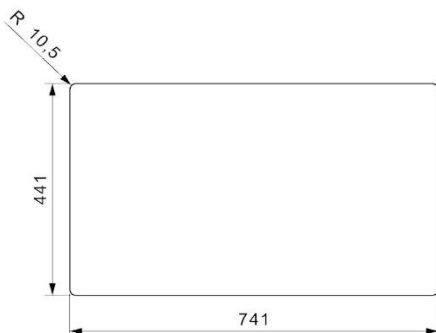

Technical Specification Sheet

NEW YORK 18X40+50X40

R27790

Specification

Material	Stainless Steel
Finish	Matt Inox
Colour	
Gauge	0.9
Welded/Pressed	Pressed
No. of bowls	1.5
Fitting Method	Inset, Flush & Undermount
Handing Options	Main Bowl Right
Cabinet Size (mm)	800
Overall Length (mm)	740
Overall Width (mm)	440
Main Bowl Length (mm)	503
Main Bowl Width (mm)	403
Main Bowl Depth (mm)	200
Second Bowl Length (mm)	183
Second Bowl Width (mm)	403
Second Bowl Depth (mm)	145
Tap Hole Size (mm)	N/A
Waste Kit Included (Yes/No)	Yes
Clips & Seals Included (Yes/No)	Yes
Waste Size (mm)	90
Waste Kit Code	M 1720 Comfort
Clips & Seals Code	
Overflow Location	Back of both bowls
Cut Out Length (mm)	720 (Inset)
Cut Out Width (mm)	420 (Inset)
Product Weight (kg)	9
Packed Weight (kg)	9.5
Packed Dimensions (mm)	935 x 500 x 230
EAN number	8712465027790

Inset cut-out

Flush cut-out