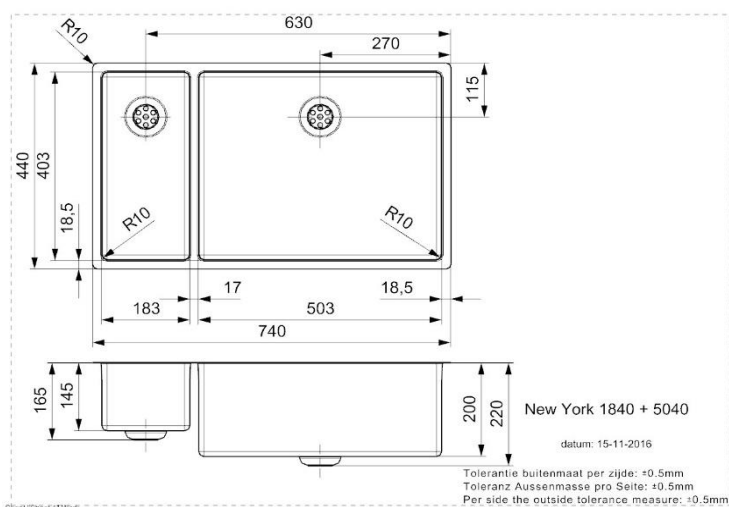

Technical Specification Sheet

NEW YORK 18X40+50X40

R27790

Specification

Material	Stainless Steel
Finish	Matt Inox
Colour	
Gauge	0.9
Welded/Pressed	Pressed
No. of bowls	1.5
Fitting Method	Inset, Flush & Undermount
Handing Options	Main Bowl Right
Cabinet Size (mm)	800
Overall Length (mm)	740
Overall Width (mm)	440
Main Bowl Length (mm)	503
Main Bowl Width (mm)	403
Main Bowl Depth (mm)	200
Second Bowl Length (mm)	183
Second Bowl Width (mm)	403
Second Bowl Depth (mm)	145
Tap Hole Size (mm)	N/A
Waste Kit Included (Yes/No)	Yes
Clips & Seals Included (Yes/No)	Yes
Waste Size (mm)	90
Waste Kit Code	M 1720 Comfort
Clips & Seals Code	
Overflow Location	Back of both bowls
Cut Out Length (mm)	720 (Inset)
Cut Out Width (mm)	420 (Inset)
Product Weight (kg)	9
Packed Weight (kg)	9.5
Packed Dimensions (mm)	935 x 500 x 230
EAN number	8712465027790

Inset cut-out

Flush cut-out