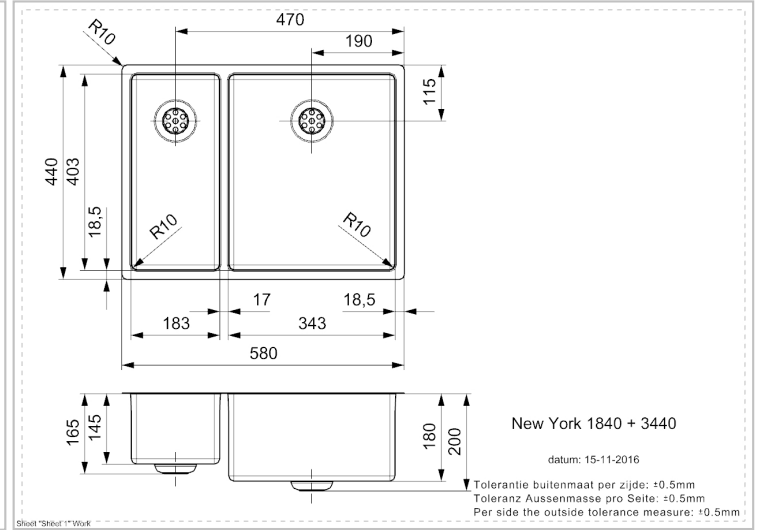

REGINOX

New York 18x40+34x40 Comfort

Additional Information

Depth	145 mm / 180 mm
SKU	R27844
Outlet	3.5" outlet
Cabinet size	600 mm
Type sink	One and a half bowl
Size sink	183 x 403 / 343 x 403 mm
Installation method	Undermount, Integrated, Semi-integrated
Packaging	Box