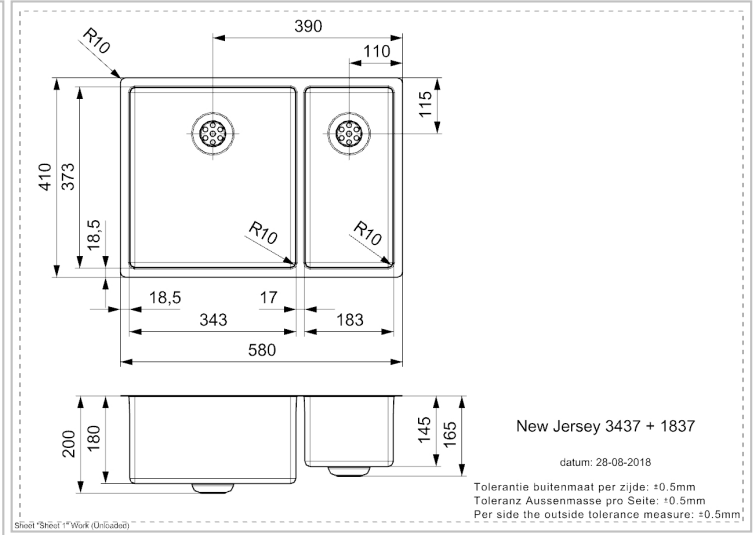

REGINOX

New Jersey 34x37+18x37 L

Quick Overview

Let op:
De New Jersey 34x37+18x37 - R33012 beschikt over Comfort pluggen.

Additional Information

Depth	180 / 145 mm
SKU	R33012
Outlet	3.5" outlet
Cabinet	650 mm
Type sink	Square sinks
Size sink	343 x 373 / 183 x 373 mm
Total dimension	580 x 440 mm
Installation method	Undermount, Integrated, Semi-integrated
Packaging	Loose on a pallet