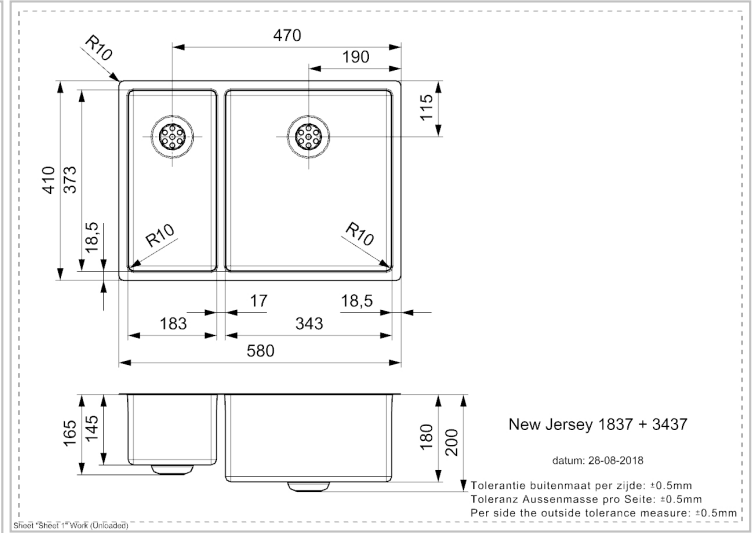

REGINOX

New Jersey 18x37+34x37 L

Quick Overview

Let op:
De New Jersey 18x37+34x37 - R33005 beschikt over Comfort pluggen.

Additional Information

Depth	145 mm / 180 mm
SKU	R33005
Outlet	3.5" outlet
Cabinet	600 mm
Type sink	One and a half bowl
Size sink	183 x 373 / 343 x 373 mm
Total dimension	580 x 410 mm
Installation method	Undermount, Integrated, Semi-integrated
Packaging	Box