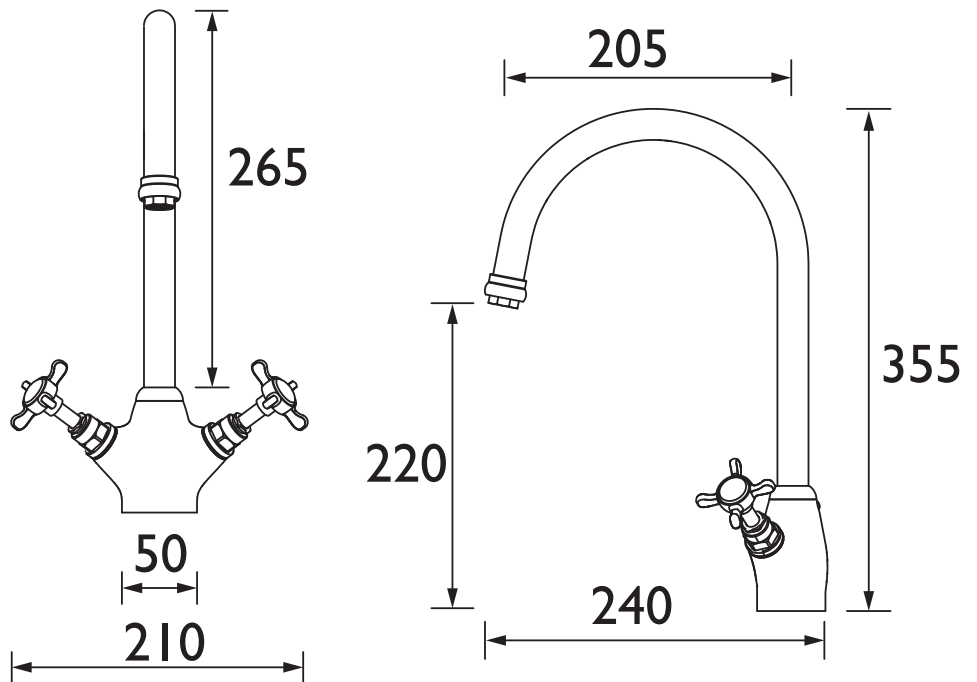

Product Certifications:

WRAS Cert. Number: 2006907
WRAS Expiry Date: 30/06/2025

For more products, visit our website:
<http://www.bristan.com>

Specification

Product Type:	Kitchen Taps
Main Construction Material:	Brass
Mount Type:	Deck Mounted
Handle Type:	Crosshead Handles
Connection Inlet:	1/2" BSP Flexible Tails
Connection Outlet:	Open
Number of Tap Holes:	1
Valve/Cartridge Type:	1/2" Ceramic Disc Valve
Plumbing System Requirements:	Suitable for all plumbing systems
Minimum Dynamic Pressure (bar):	0.3 bar
Maximum Dynamic Pressure (bar):	5.0 bar
Maximum Hot Water Temperature °C:	65°C
Maximum Static Pressure (bar):	10 bar
Flow Type:	Single Flow
Isolation Included:	Yes

Dimensions (measurements in mm)

Flow Rates (l/min)

System Pressure (bar)	0.3	0.5	1	2	3	5
N SNK EF C (mixed)	13.1	16.9	23.9	33.7	41.3	53.3

TECHNICAL DATA SHEET

BRISTAN