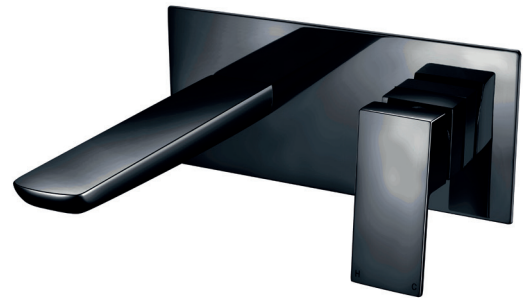

0330 124 7290

sales@scudo.co.uk - www.scudo.co.uk

Scudo is the trading name of Harrison Bathrooms Ltd. Whilst we endeavour to ensure that the product information is accurate we accept no liability for any information given. All images are for illustration purposes only. Product images and specification are subject to change. Measurement are in millimetres and are nominal.

Product Measurements

Product Weight:	1.615kg
Product Width:	200mm
Product Height:	140mm
Product Depth:	N/A
Product Length:	195.5mm

Product Transportation

Barcode:	5060500644413
Country of Origin:	China
Comodity Code:	8481801190

Primary Packed Measurements

Packaged Weight:	1.8kg
Packaged Length:	260mm
Packaged Width:	145mm
Packaged Height:	135mm

Packaging Weight

Card:	0.104kg
Paper:	0kg
Wood:	0kg
Plastic:	0.002kg

General Information

Construction Material:	Brass
Installation Type:	Wall Mounted
Colour / Finish:	Black

Tap/Shower Attributes

Minimum Pressure:	0.5 bar
Maximum Pressure:	5 bar
Flexible Tails Included:	Yes
Tap Hole Required:	0
Handle Type:	Lever
Swivel Spout:	No
Inlet Connection:	1/2 BSP
Outlet Connection:	N/A
Tap Hole Diameter:	N/A
Tap Type Description:	Mono Mixer
Includes Waste:	No
Valve / Cartridge Type:	Single Lever Cartridges 35mm
Cartridge Spare Code:	N/A

Flow Rates

0.2bar (l/min)	4.3
0.5bar (l/min)	9.1
1bar (l/min)	12.8
2bar (l/min)	18
3bar (l/min)	22

Compliance DOP

HBD0C007 / HBD0C008

Dimensions
(measurements in mm)

LIFETIME GUARANTEE

We are confident in our products and we want our customer to be, we proudly give a lifetime guarantee on our taps and showers, further details can be found on our website