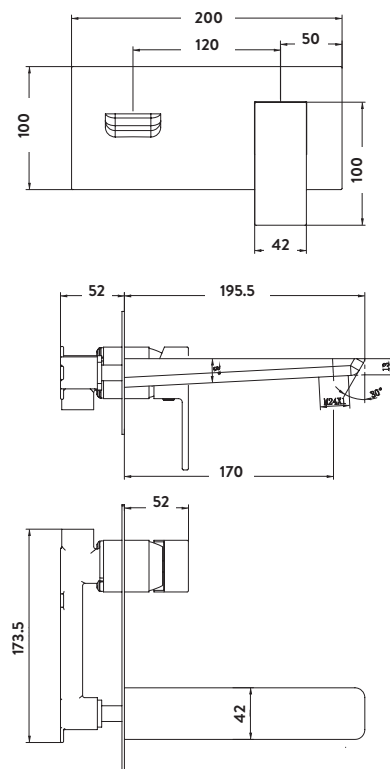

Product Measurements

Product Weight:	1.615kg
Product Width:	200mm
Product Height:	140mm
Product Depth:	N/A
Product Length:	195.5mm

Product Transportation

Barcode:	5060500644413
Country of Origin:	China
Comodity Code:	8481801190

Primary Packed Measurements

Packaged Weight:	1.8kg
Packaged Length:	260mm
Packaged Width:	145mm
Packaged Height:	135mm

Packaging Weight

Card:	0.104kg
Paper:	0kg
Wood:	0kg
Plastic:	0.002kg

General Information

Construction Material:	Brass
Installation Type:	Wall Mounted
Colour / Finish:	Black

Tap/Shower Attributes

Minimum Pressure:	0.5 bar
Maximum Pressure:	5 bar
Flexible Tails Included:	Yes
Tap Hole Required:	0
Handle Type:	Lever
Swivel Spout:	No
Inlet Connection:	1/2 BSP
Outlet Connection:	N/A
Tap Hole Diameter:	N/A
Tap Type Description:	Mono Mixer
Includes Waste:	No
Valve / Cartridge Type:	Single Lever Cartridges 35mm
Cartridge Spare Code:	N/A

Flow Rates

0.2bar (l/min)	4.3
0.5bar (l/min)	9.1
1bar (l/min)	12.8
2bar (l/min)	18
3bar (l/min)	22

Compliance DOP

HBD0C007 / HBD0C008

Dimensions
(measurements in mm)

LIFETIME GUARANTEE

We are confident in our products and we want our customer to be, we proudly give a lifetime guarantee on our taps and showers, further details can be found on our website