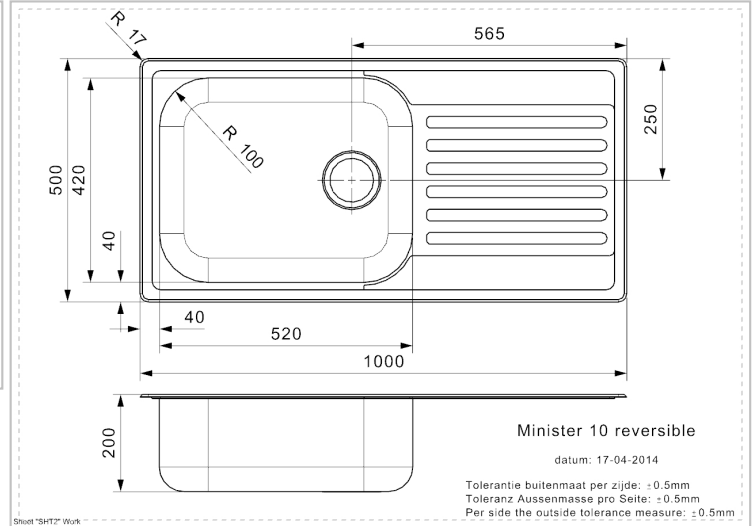

## Additional Information

Depth	200 mm
SKU	R24508
Outlet	3.5" outlet
Cabinet	600 mm
Type sink	Sinks with drainer
Size sink	520 x 420 mm
Total dimension	1000 x 500 mm
Installation method	Inset
Packaging	Box