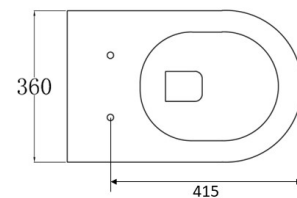

## Middleton Back to Wall Pan

Product Code: MIDDLETON-BTW-PAN

**SCUDO**  
BEAUTIFUL BATHROOMS

0330 124 7290

sales@scudo.co.uk - www.scudo.co.uk

Scudo is the trading name of Harrison Bathrooms Ltd. Whilst we endeavour to ensure that the product information is accurate we accept no liability for any information given. All images are for illustration purposes only. Product images and specification are subject to change. Measurement are in millimetres and are nominal.

Product Name	MIDDLETON-BTW-PAN
Product Description	Middleton Back to Wall Pan
<b>Product Transportation</b>	
Barcode	5060500644161
Country of origin	CH
Commodity code	6910100000
<b>Product Measurements</b>	
Product Weight (KG)	13.00
Product Width (mm)	360
Product Height (mm)	410
Product Depth (mm)	520
Product Length (mm)	0
<b>Primary Packed Measurements</b>	
Packaged Weight	14.00
Packed Length	380
Packed Width	430
Packed Height	530
<b>Packaging Weights</b>	
Card (kg)	0.5
Paper (kg)	0
Wood (kg)	0
Plastic (kg)	0
<b>Compliance DOP</b>	

<b>General Information</b>	
Construction Material	Ceramic
Installation type	Floor mounted
Colour / Finish	White
<b>WC Pan Specification</b>	
Projection (mm)	520
Toilet Pan Height (mm)	400
Pan Fixing Kit Included	Yes
Seat Included	No
Shape	Round
Type	BTW
<b>Waste Connection Specification</b>	
Floor to centre of soil pipe (mm)	180
Wall to start of soil pipe (mm)	25

### Dimensions (measurements in mm)