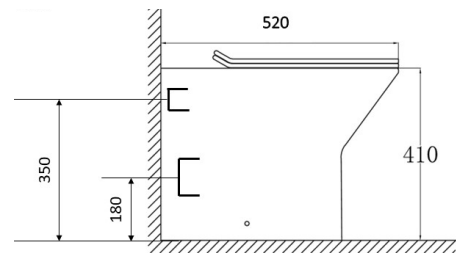

## Middleton Back to Wall Pan

Product Code: MIDDLETON-BTW-PAN

**SCUDO**  
BEAUTIFUL BATHROOMS

0330 124 7290

sales@scudo.co.uk - www.scudo.co.uk

Scudo is the trading name of Harrison Bathrooms Ltd. Whilst we endeavour to ensure that the product information is accurate we accept no liability for any information given. All images are for illustration purposes only. Product images and specification are subject to change. Measurement are in millimetres and are nominal.

Product Name	MIDDLETON-BTW-PAN
Product Description	Middleton Back to Wall Pan
<b>Product Transportation</b>	
Barcode	5060500644161
Country of origin	CH
Commodity code	6910100000
<b>Product Measurements</b>	
Product Weight (KG)	13.00
Product Width (mm)	360
Product Height (mm)	410
Product Depth (mm)	520
Product Length (mm)	0
<b>Primary Packed Measurements</b>	
Packaged Weight	14.00
Packed Length	380
Packed Width	430
Packed Height	530
<b>Packaging Weights</b>	
Card (kg)	0.5
Paper (kg)	0
Wood (kg)	0
Plastic (kg)	0
<b>Compliance DOP</b>	

<b>General Information</b>	
Construction Material	Ceramic
Installation type	Floor mounted
Colour / Finish	White
<b>WC Pan Specification</b>	
Projection (mm)	520
Toilet Pan Height (mm)	400
Pan Fixing Kit Included	Yes
Seat Included	No
Shape	Round
Type	BTW
<b>Waste Connection Specification</b>	
Floor to centre of soil pipe (mm)	180
Wall to start of soil pipe (mm)	25

### Dimensions (measurements in mm)